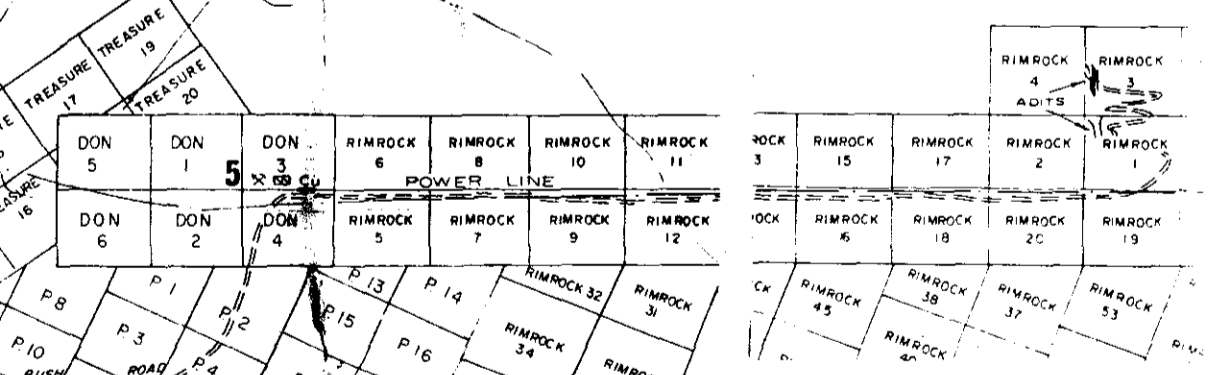

- LEGEND**
- ▲ Topographic Highs
  - Shaft
  - 3x Mineral deposits
  - Ag Silver
  - Co Copper
  - Le Lead
  - Comp Buildings
  - Magnetic Anomaly
  - Creek

82906E

- ✓ #1 STRATHCON - EMPIRE (15)
- ✓ #2 REX
- ✓ #3 DEAN = ROSS 36 = M... (13)
- ✓ #4 TREASURE = ... (17)
- ✓ #5 DON = DON 3 (15)
- ✓ #6 GREAT WESTERN (14)
- ✓ #7 G = CEDAR (14)
- ✓ #8 OK (15)
- ✓ #9 BURT (18)
- ✓ #10 RIMROCK ... (13)