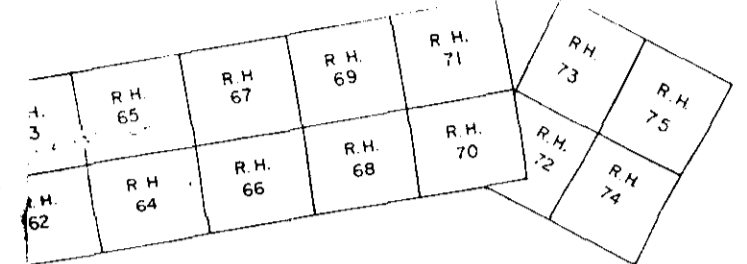

- LEGEND**
- ▲ Topographic Highs
  - Shaft
  - 3x Mineral deposits
  - Ag Silver
  - Co Copper
  - Le Lead
  - Comp Buildings
  - Magnetic Anomaly
  - Creek

82906E

- ✓ #1 STRATHCON - EMPIRE (15)
- ✓ #2 REX
- ✓ #3 DEAN = ROSS 36 = M... (13)
- ✓ #4 TREASURE = ... (17)
- ✓ #5 DON = DON 3 (15)
- ✓ #6 GREAT WESTERN (14)
- ✓ #7 G = CEDAR (14)
- ✓ #8 OK (15)
- ✓ #9 BURT (18)
- ✓ #10 RIMROCK ... (13)