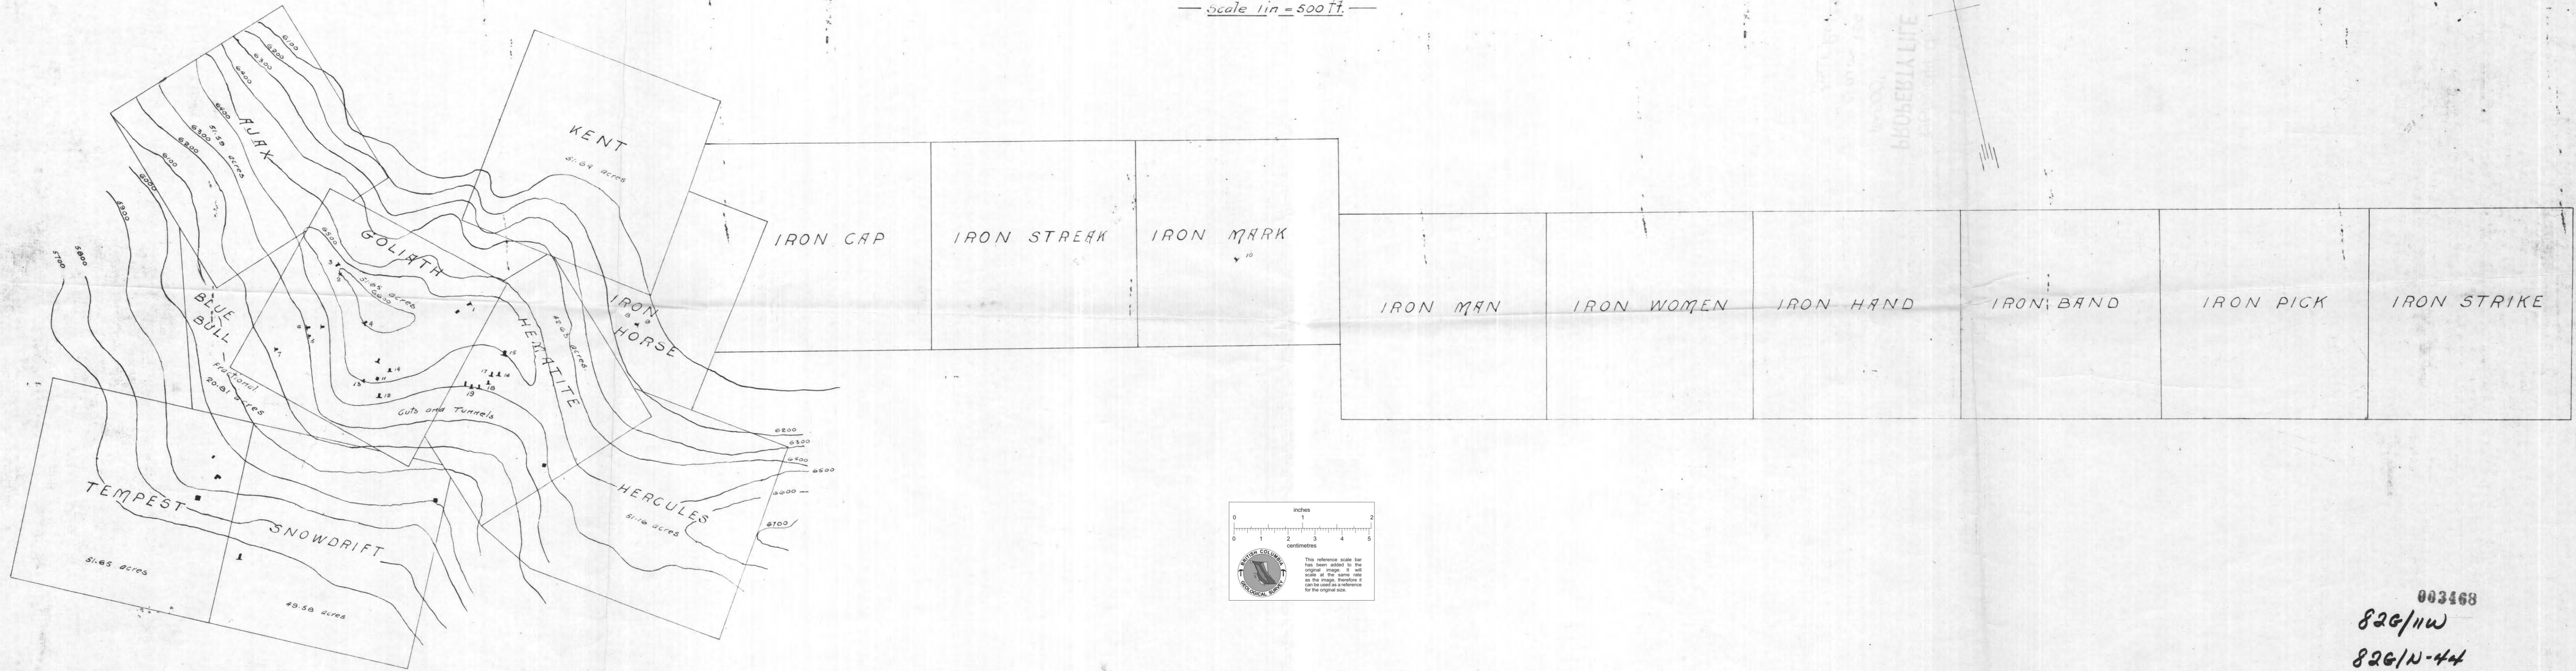

BULL RIVER IRON MINES

EAST KOOTENAY B.C.

Scale 1 in = 500 ft.

003468
826/11W
826/1N-44