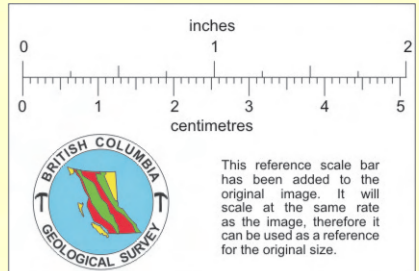

ESTELLA Adit
El. 6100'

1" = 40'

ROVER Adit
El. 6250'

82G/13E
82G/N-8

003451
PROPERTY FILE
06