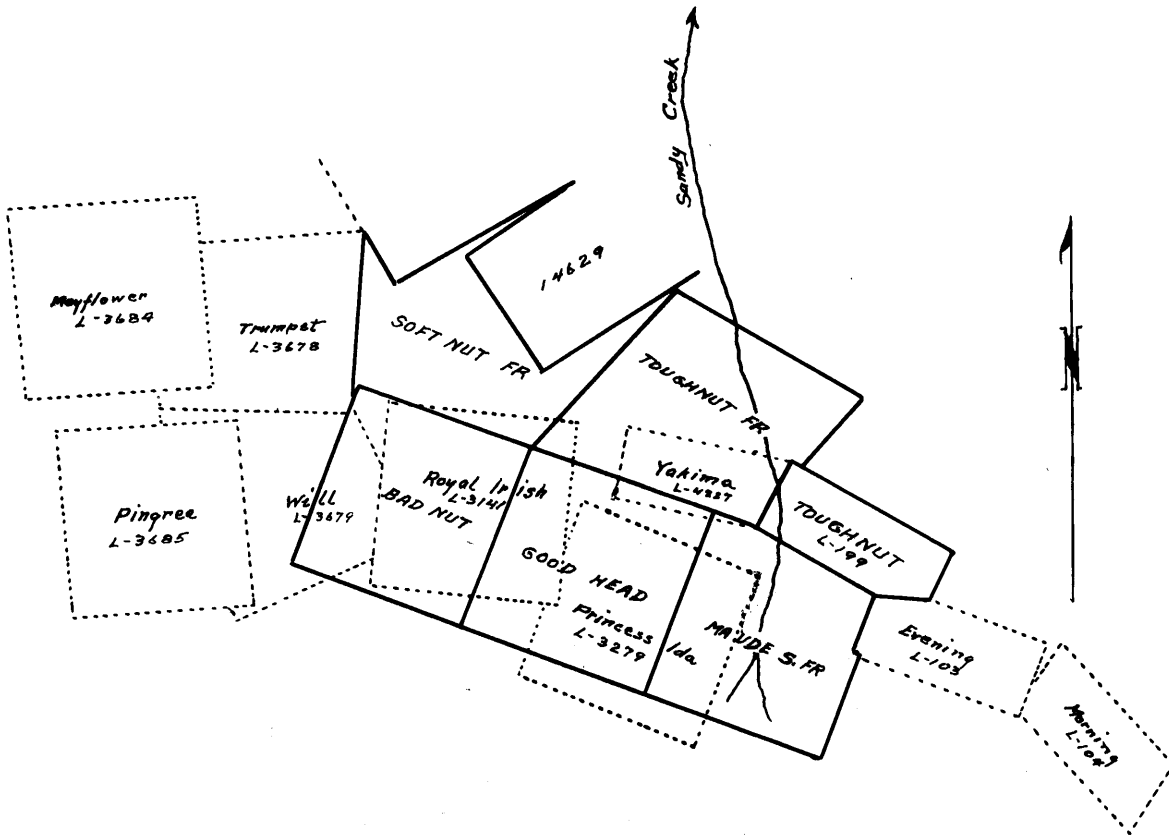

Property File  
82 FSW 294

003330

**TOUGHNUT GROUP OF MINING CLAIMS**

Toad Mountain

Nelson, B. C.

Scale: 1" = 1500'

Old C. G. claims, mostly reverted, are dotted.