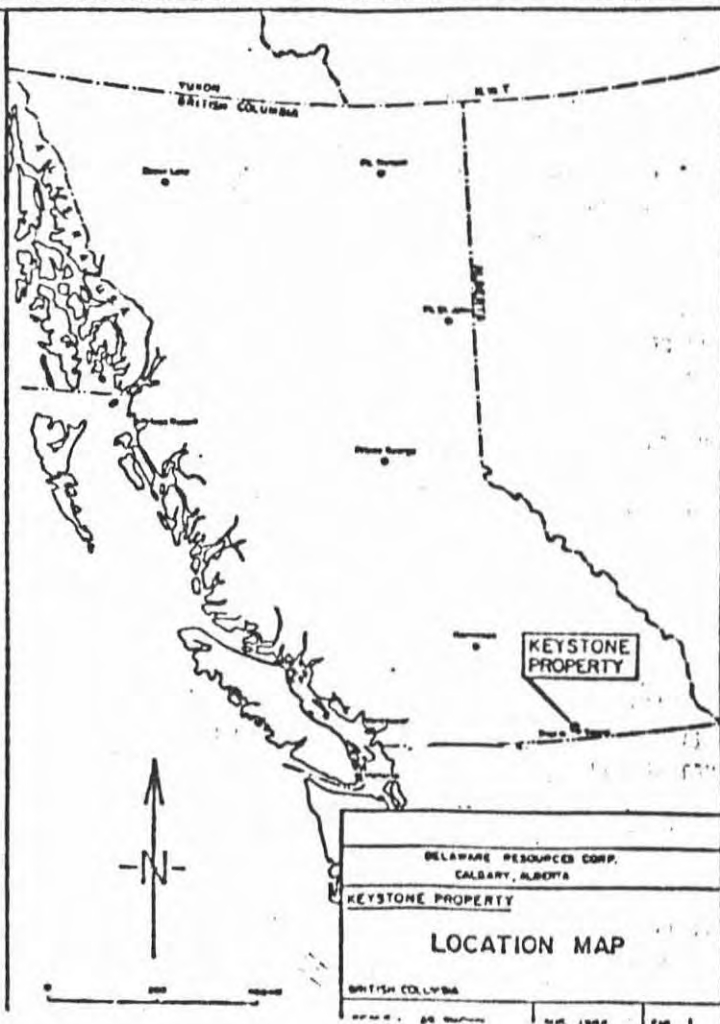

DELAWARE RESOURCES CORP. CALGARY, ALBERTA	
KEYSTONE VEIN	
PROPOSED DRILLING	
SALMO AREA, B.C.	
Aug 1991	FIG. 3

DELAWARE RESOURCES CORP. CALGARY, ALBERTA	
KEYSTONE PROPERTY	
LOCATION MAP	
BRITISH COLUMBIA	
Aug 1991	FIG. 1

82F SW 202

40