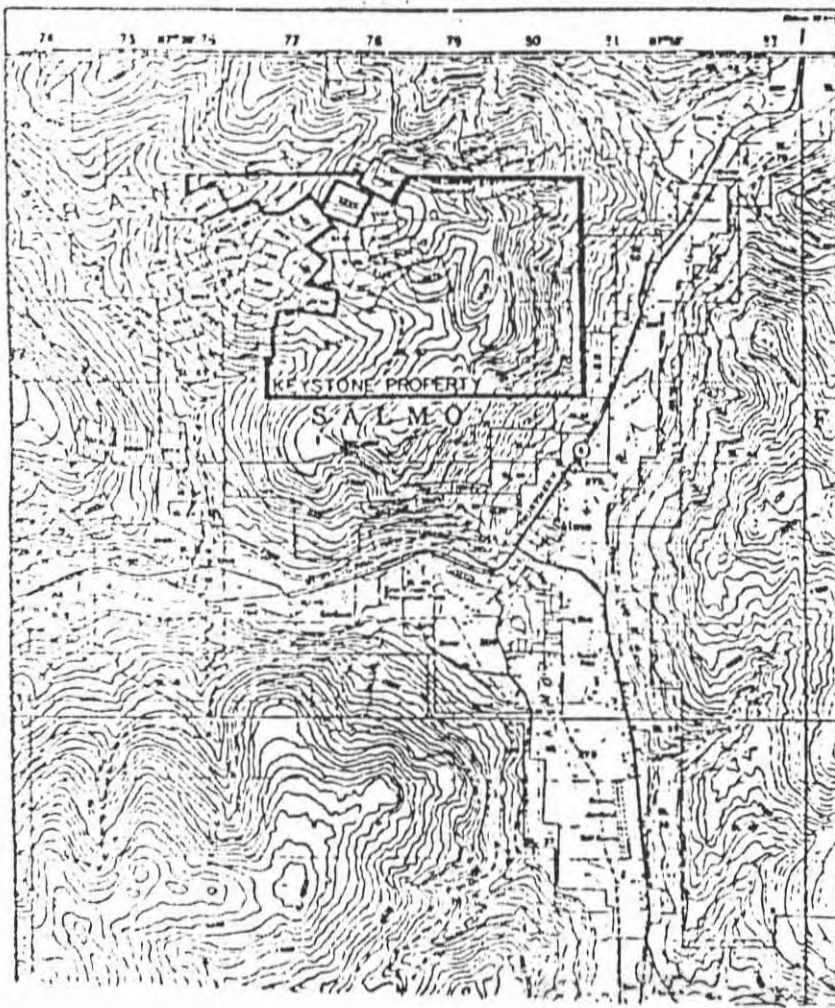

DELAWARE RESOURCES CORP. CALGARY, ALBERTA	
KEYSTONE VEIN	
PROPOSED DRILLING	
SALMO AREA, B.C.	
Aug 1991	FIG. 3

DELAWARE RESOURCES CORP. CALGARY, ALBERTA	
KEYSTONE PROPERTY	
LOCATION MAP	
BRITISH COLUMBIA	
Aug 1991	FIG. 1

82F SW 202

40