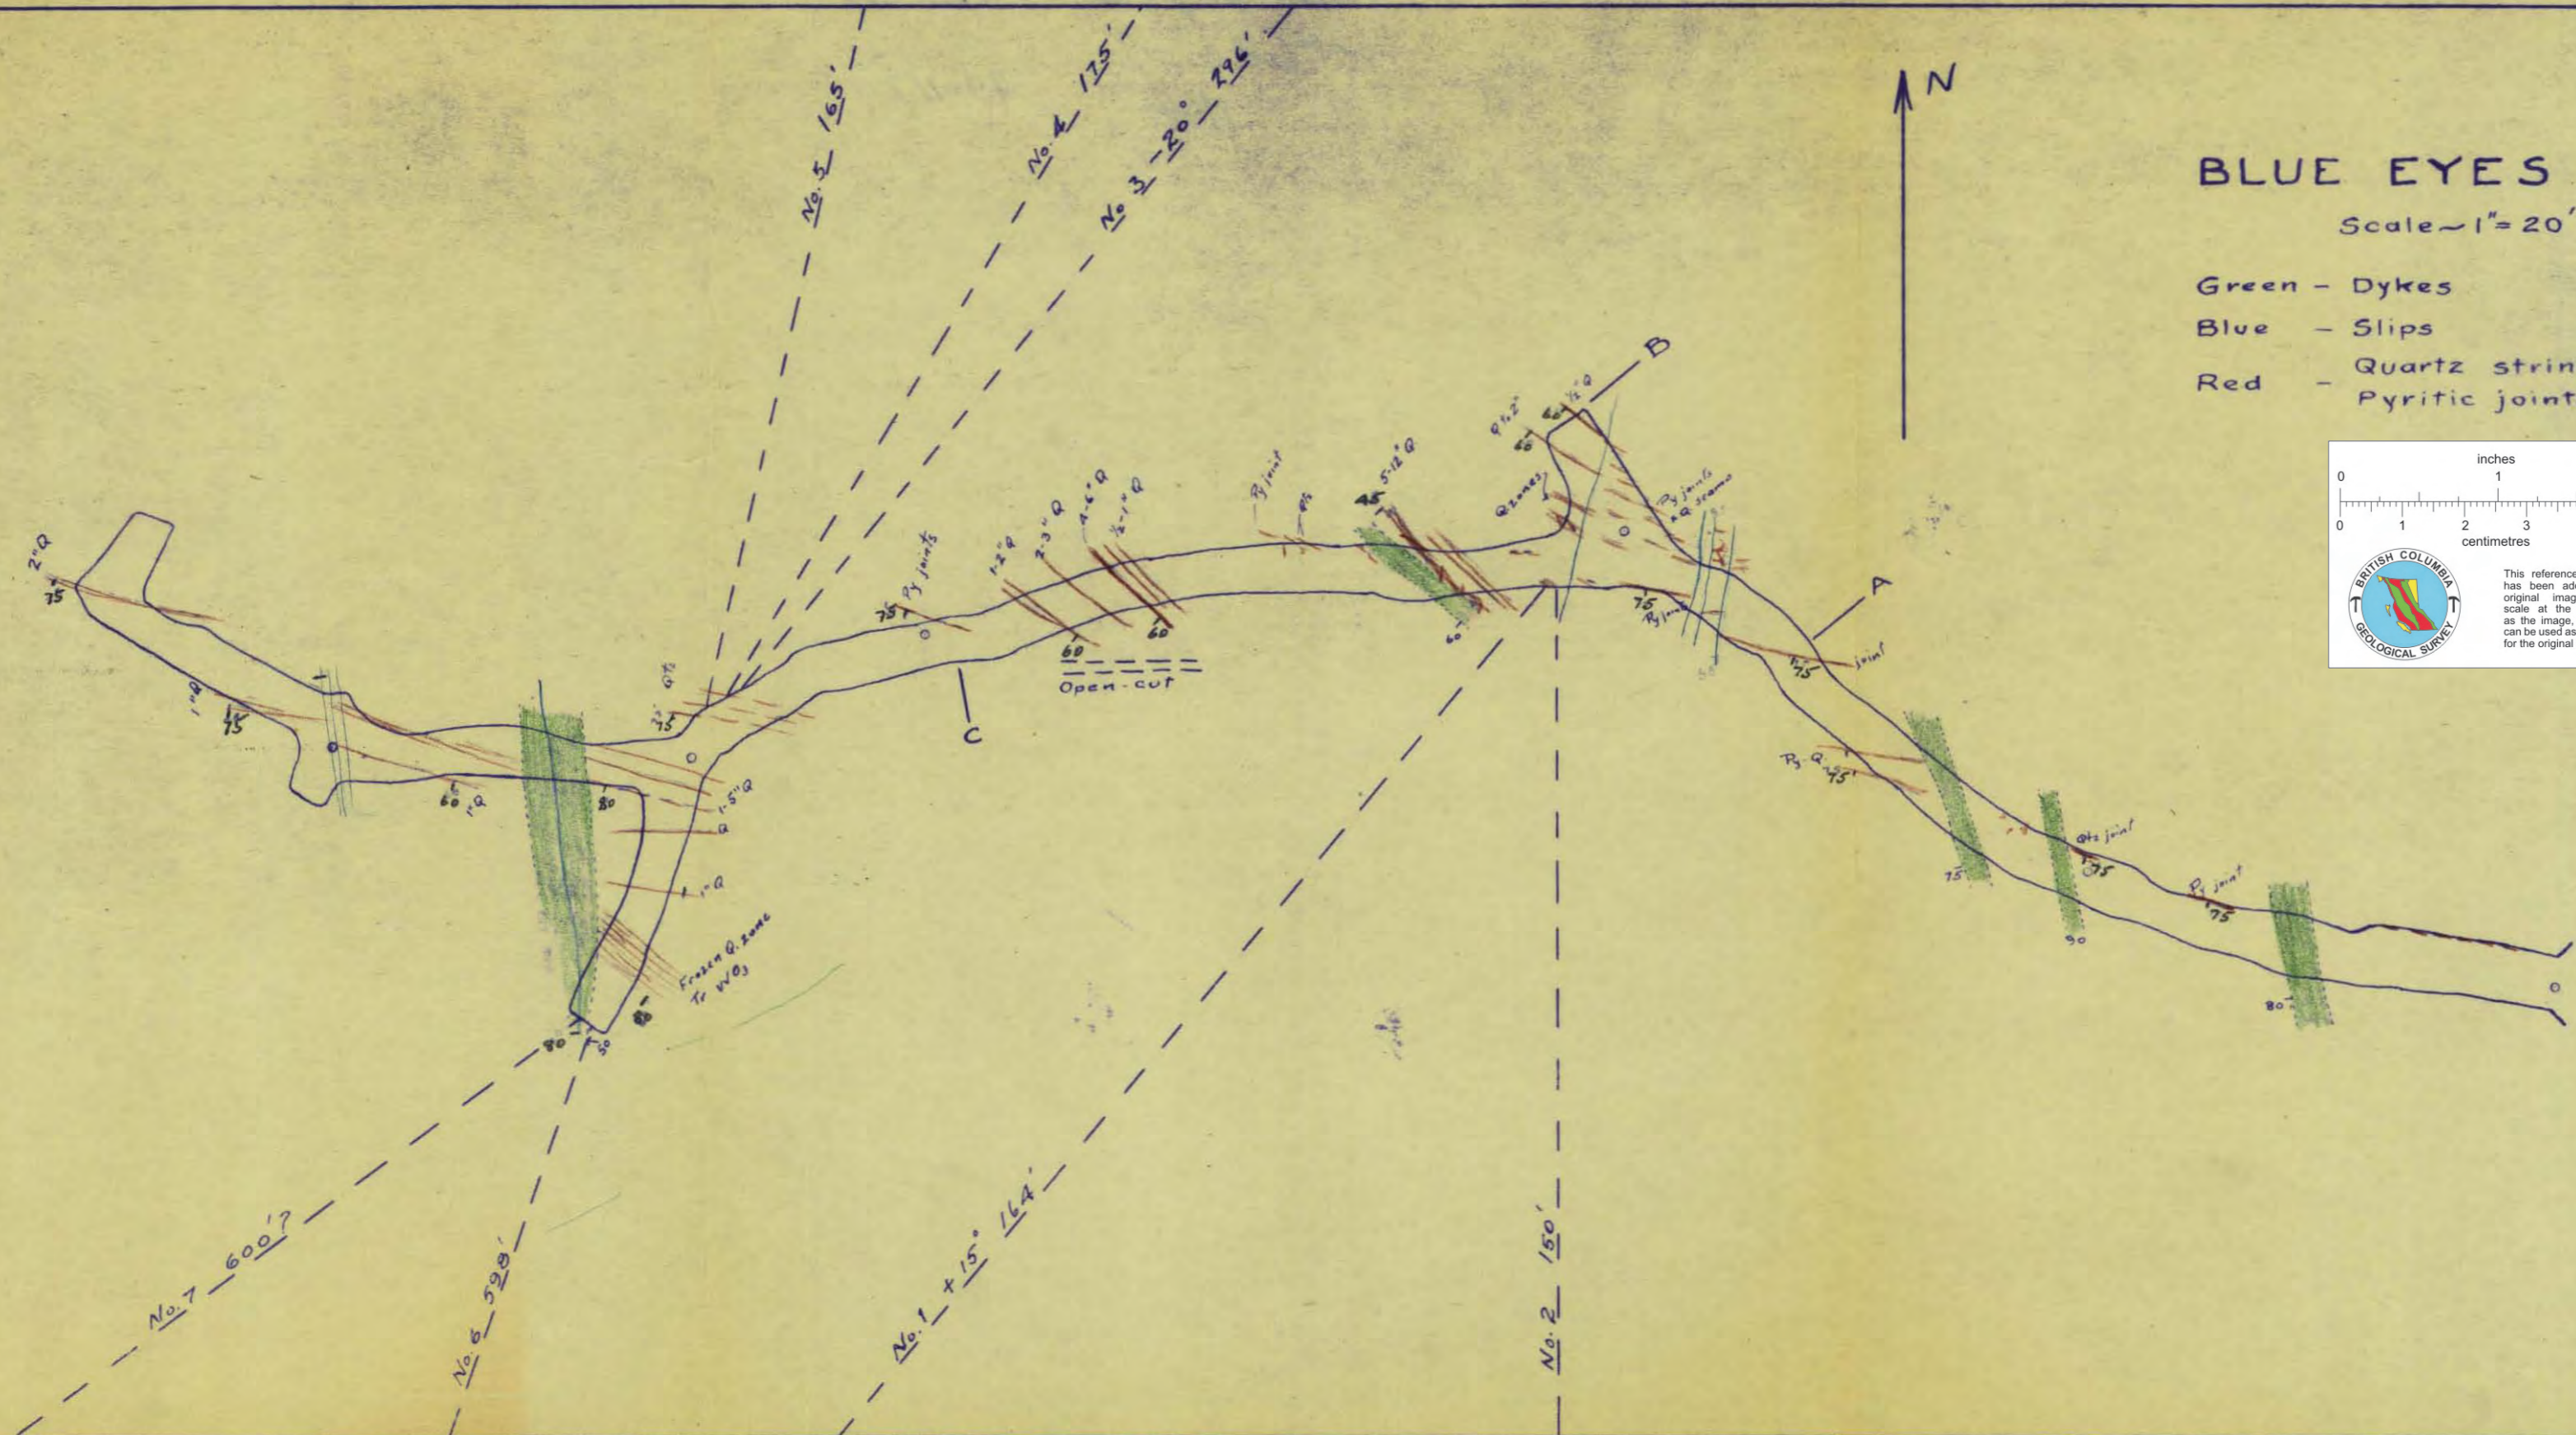

BLUE EYES ADIT

Scale - 1" = 20'

- Green - Dykes
- Blue - Slips
- Red - Quartz stringers
Pyritic joints

003214