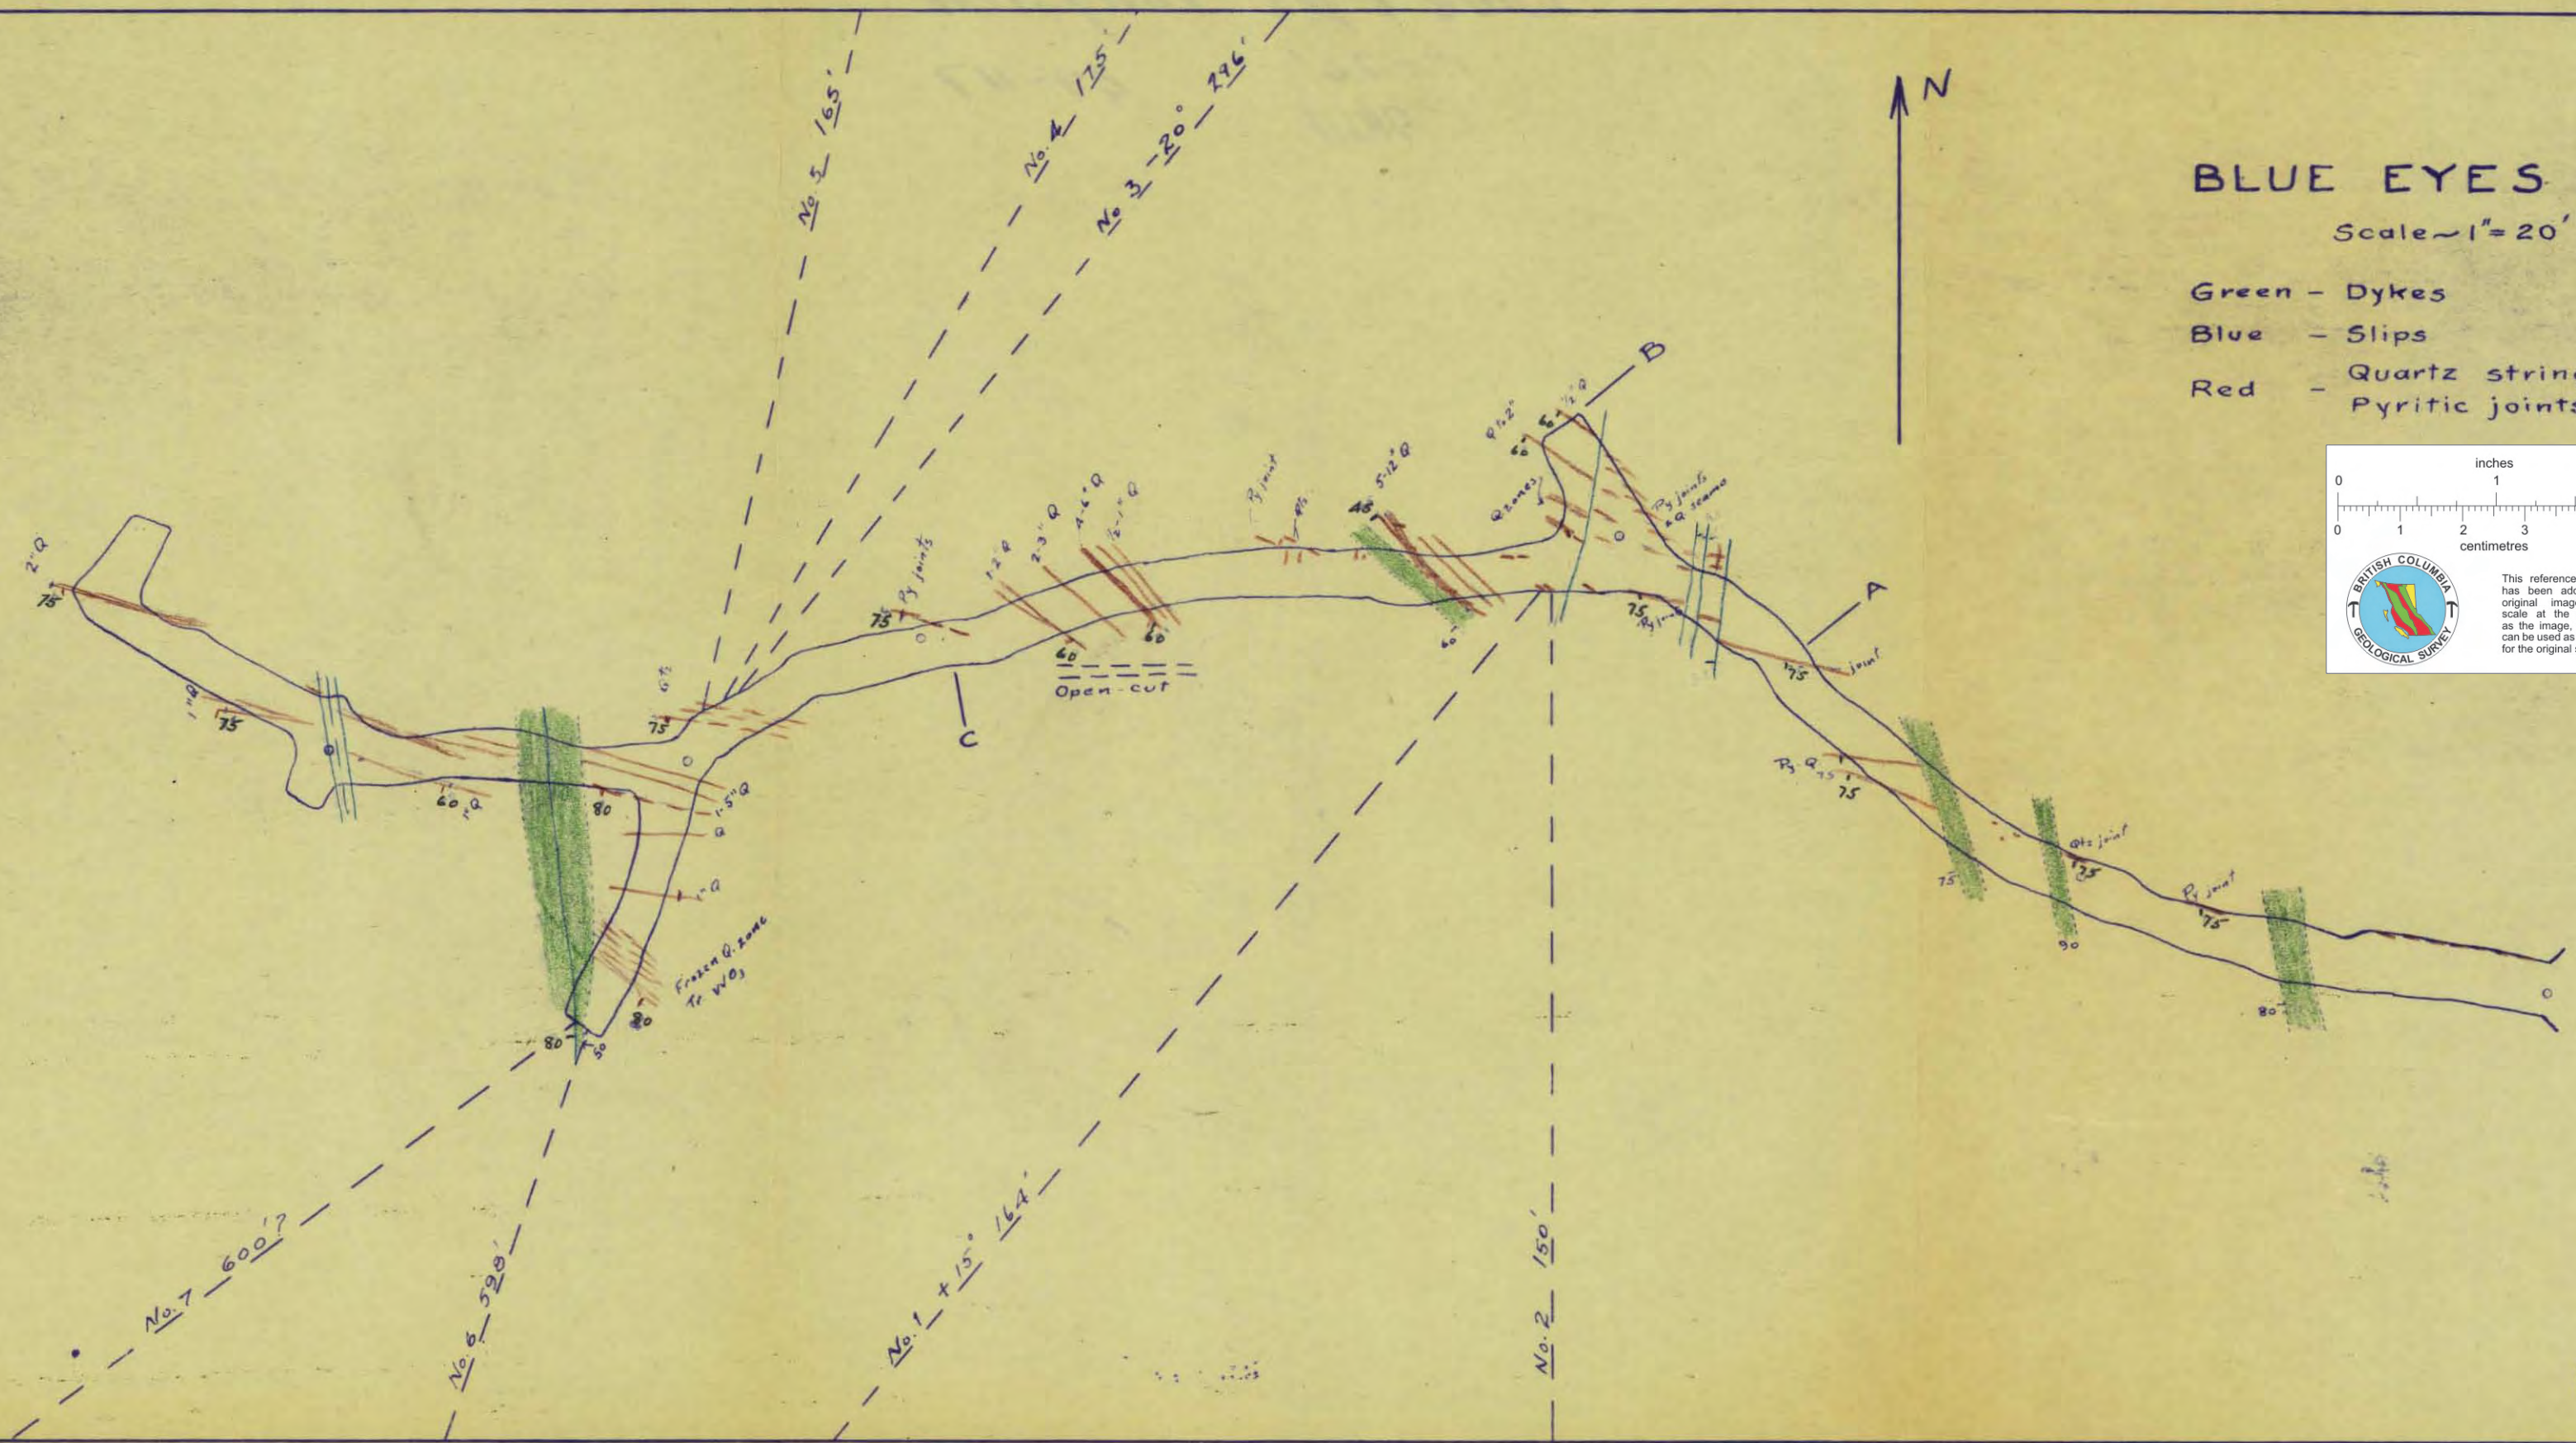

# BLUE EYES ADIT

Scale ~ 1" = 20'

- Green - Dykes
- Blue - Slips
- Red - Quartz stringers
- Pyritic joints

This reference scale bar has been added to the original image. It will scale at the same rate as the image, therefore it can be used as a reference for the original size.

003213