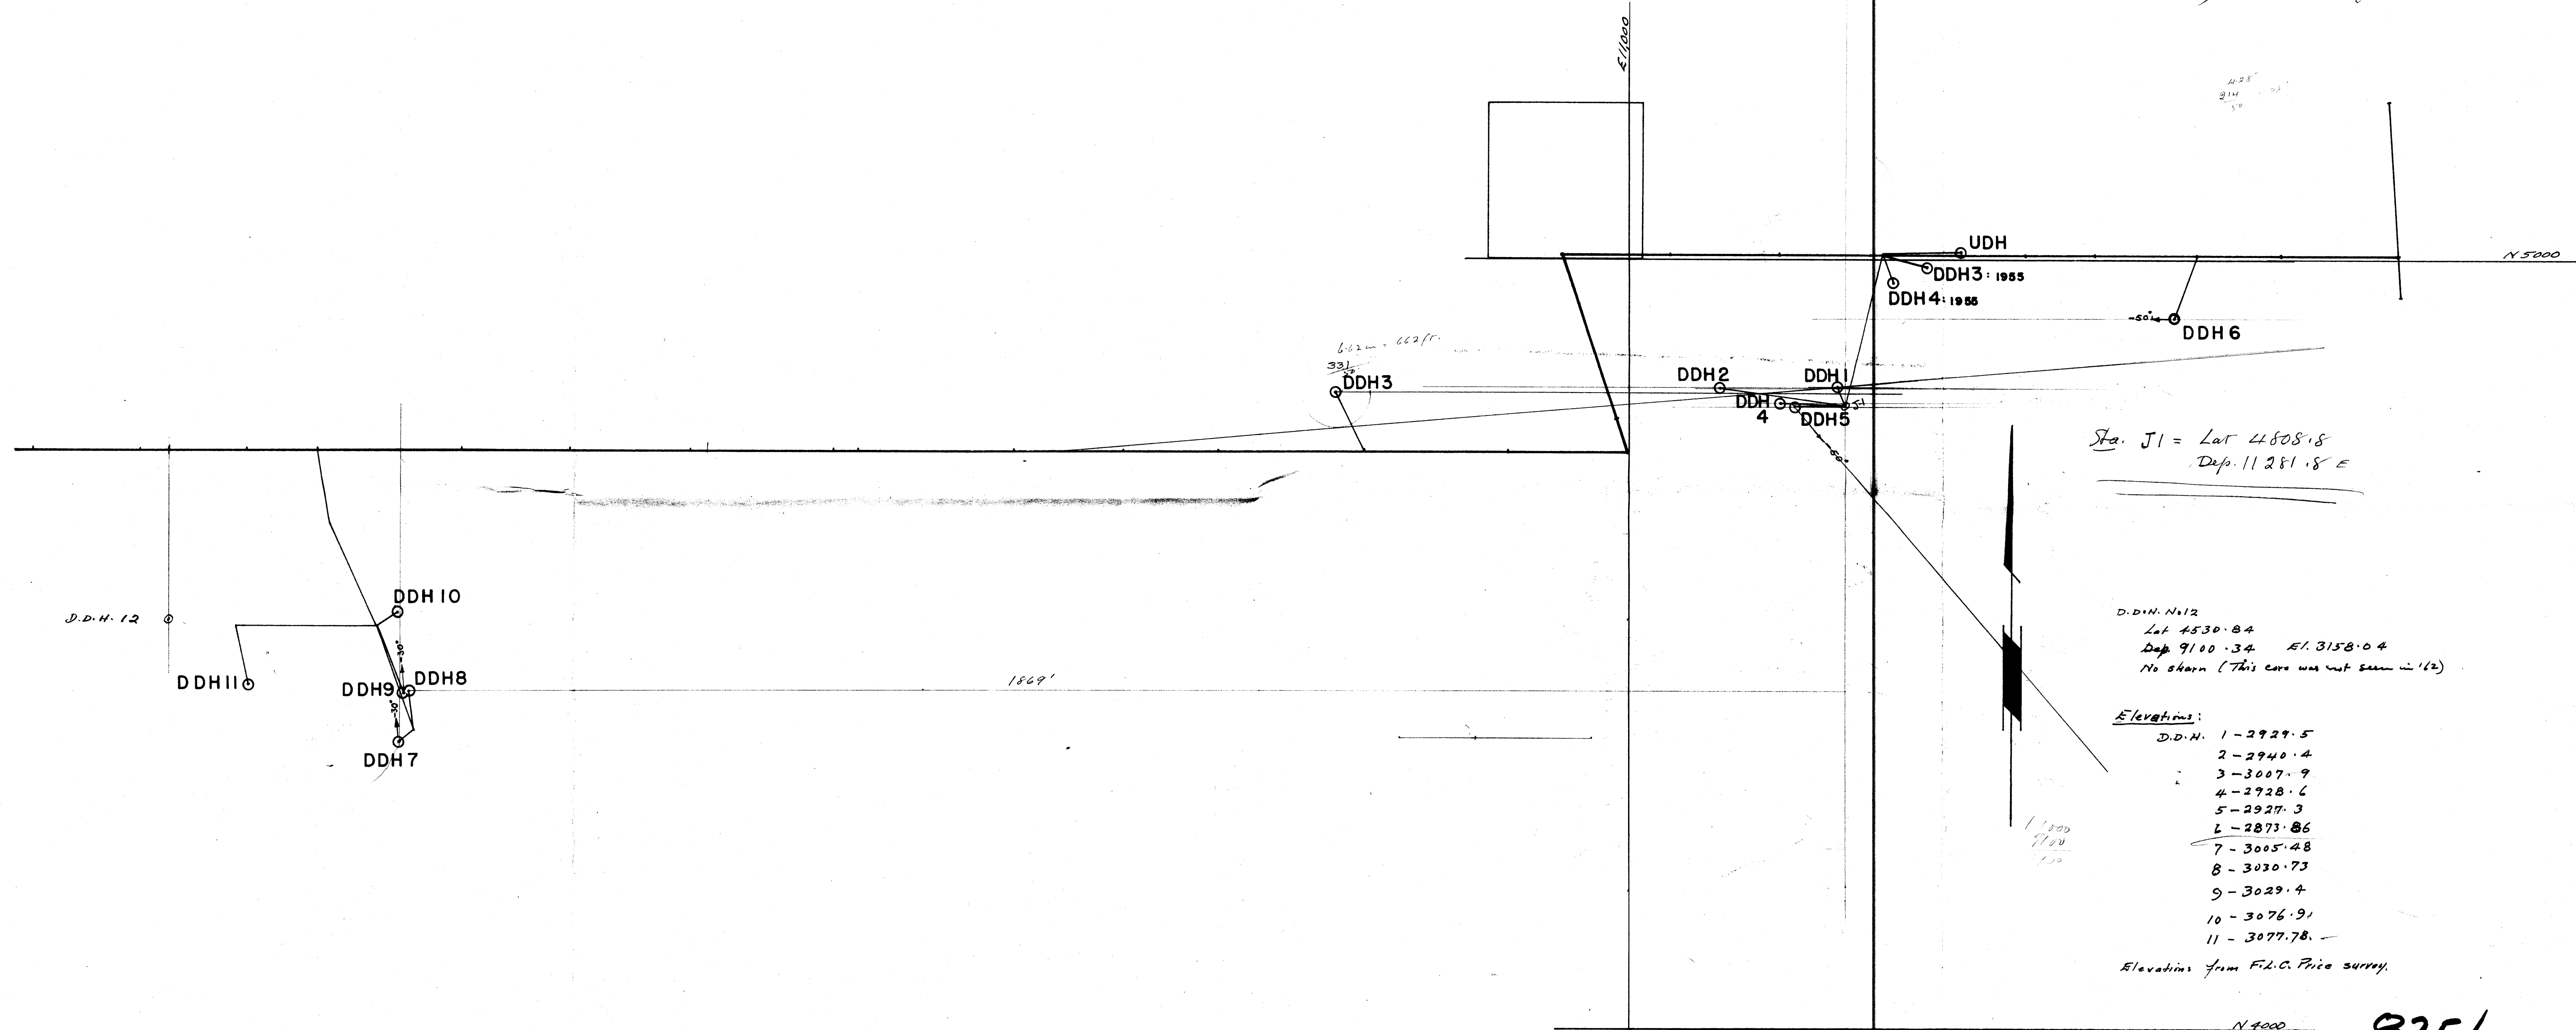

Queen Victoria
Beasley
Wesley M.D.

H. F. Derragh.
(Artist)

4.25
214
50

Sta. J1 = Lat 4508.8
Dep. 11281.8 E

D.D.H. No 12
Lat 4530.84
Dep 9100.34 E. 3158.04
No skarn (This core was not seen in 12)

- Elevations:
- D.D.H. 1 - 2929.5
 - 2 - 2940.4
 - 3 - 3007.9
 - 4 - 2928.6
 - 5 - 2927.3
 - 6 - 2873.86
 - 7 - 3005.48
 - 8 - 3030.73
 - 9 - 3029.4
 - 10 - 3076.91
 - 11 - 3077.78.

Elevations from F.L.C. Price survey.

N 4000

003032

82F/6W

82Fkw-82

1" = 100'