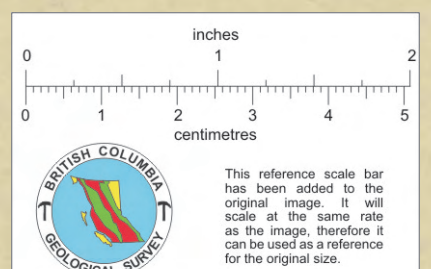

*Check difference
 of points every long side*

Look for

*Part B
 of N. 10. 10*

82F/3E
 82F/3W-44
 1850 LEVEL

002920

Scale: 100 to 1 in
 H. GRATTAN LYNCH - Mar. 31, 1947

ELEY 3700+