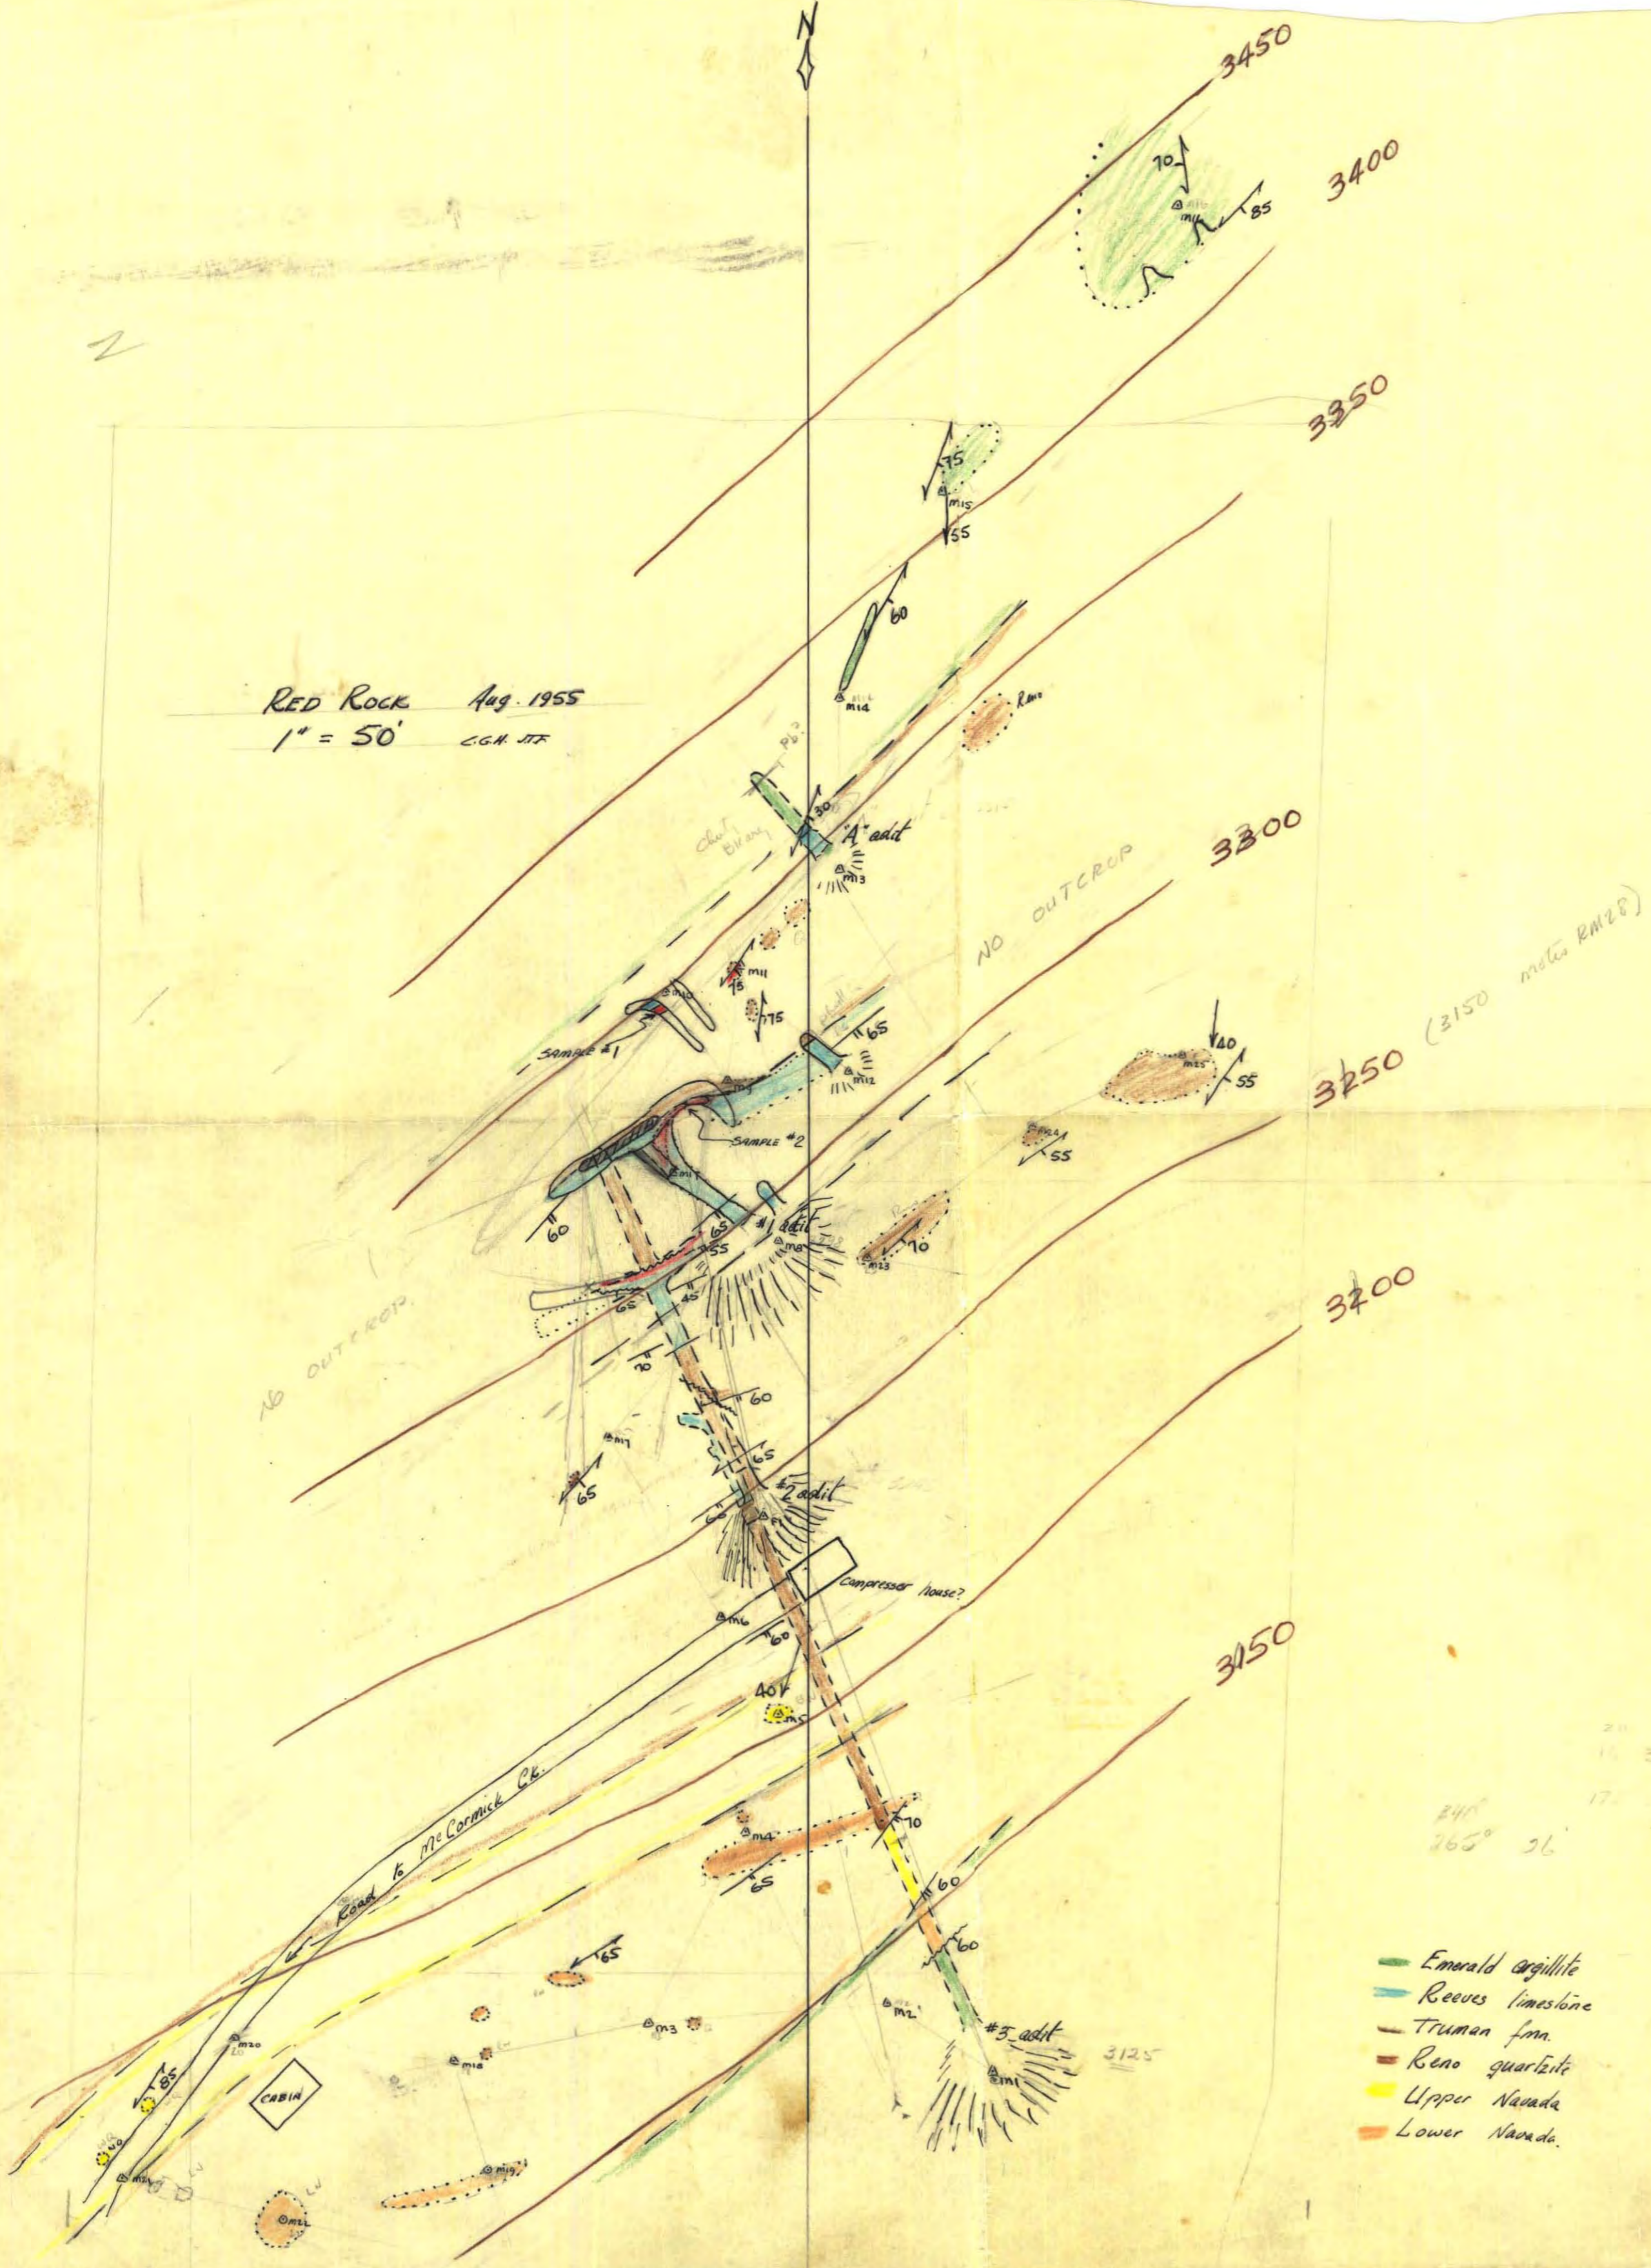

RED ROCK Aug. 1955
 1" = 50' CGH JTF

- Emerald argillite
- Reeves limestone
- Truman fm.
- Reno quartzite
- Upper Nevada
- Lower Nevada.

82F/3W
 82F/5W-
 002808

211
 16 30
 240
 265 26