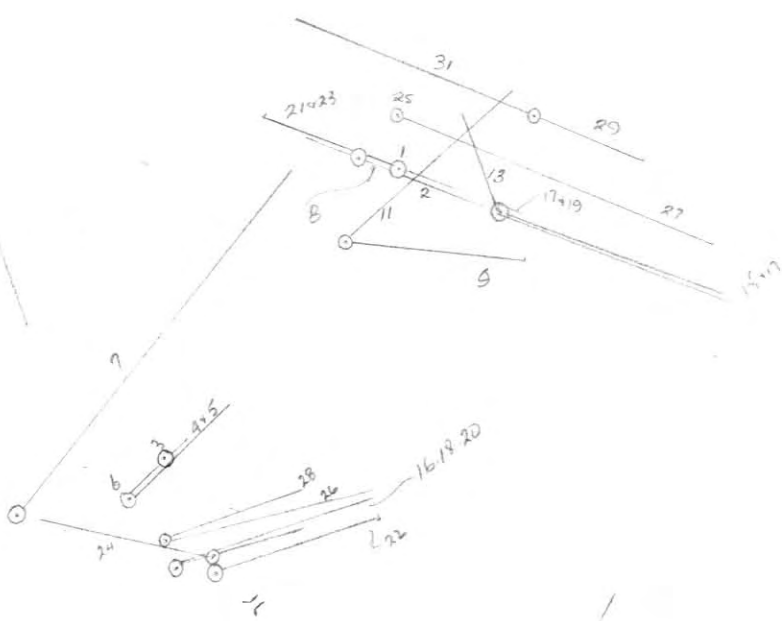

GIANT

CASCADE MOLY.

DRILL HOLES.

002648

PROPERTY FILE

82 F SW 1/4 (4W)