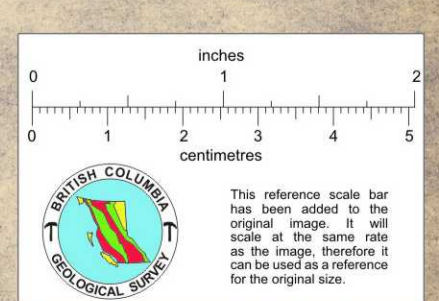

Standard Mine
1" = 200'

BOBELLER
1/2-500
800-1000

STANDARD MINE
Scale - 1" = 200'

Compiled by C. C. Starr
Sept 1943

Green - Lode
Red - Ore

002446