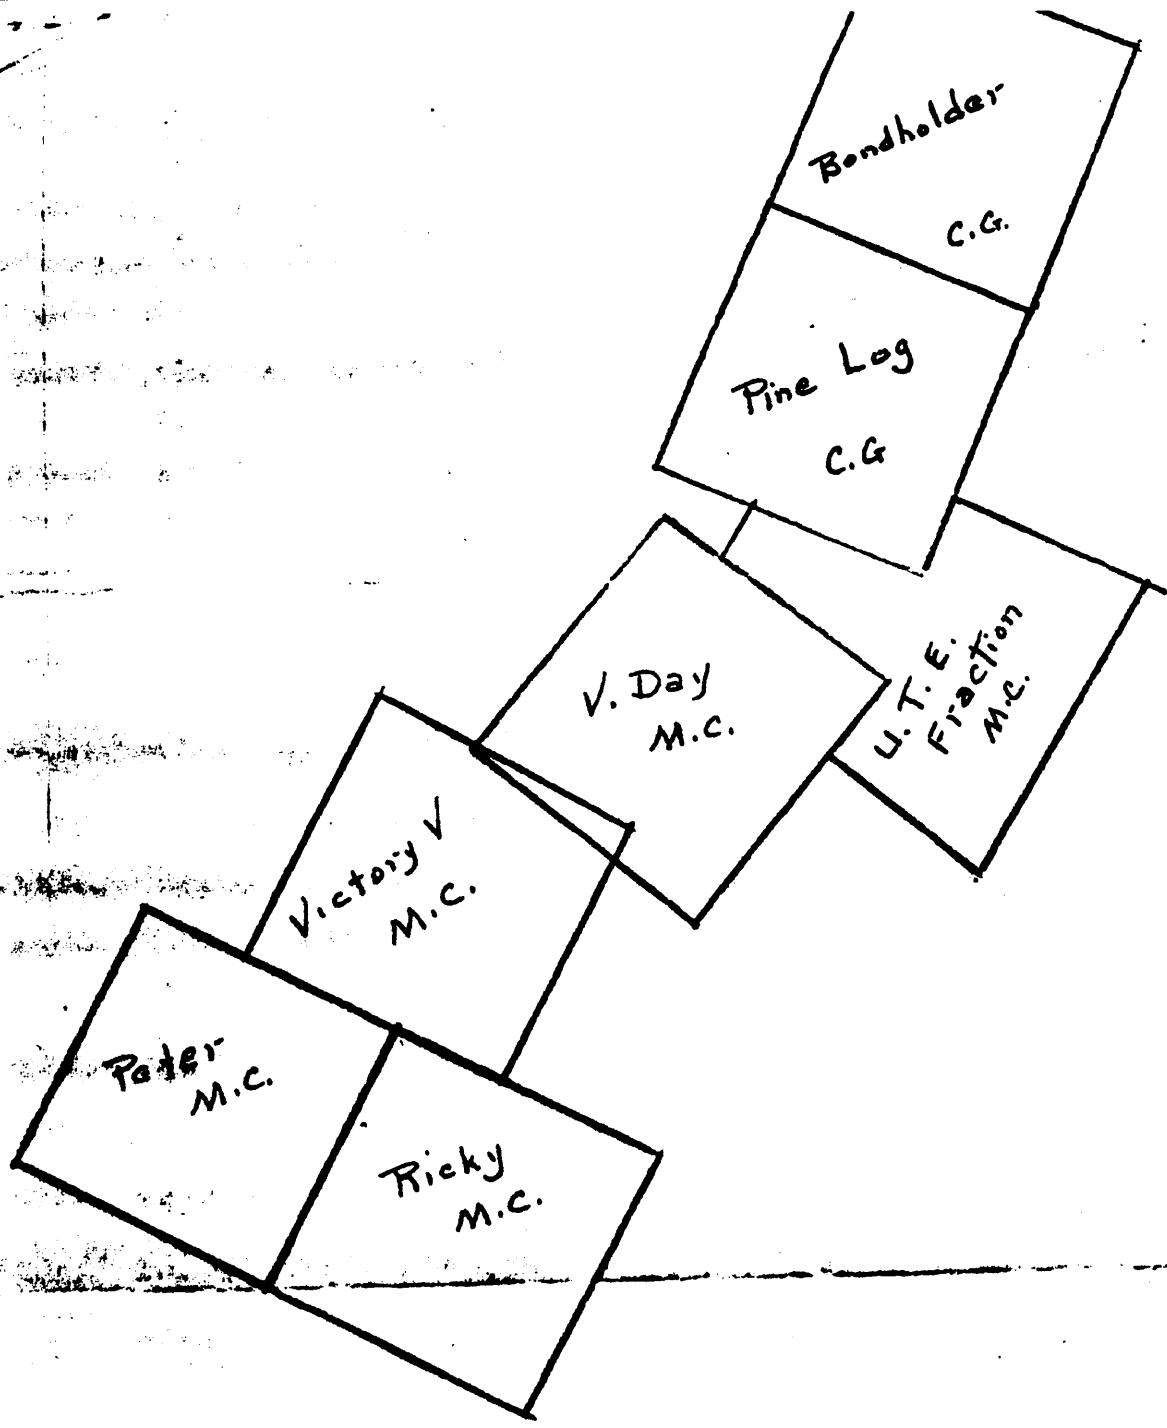

3  
002#96

L.T. Group - Outlined in red.  
Most work done on Victory V. M.C.  
Bunkhouse on Victory V.

AVG. SILVER  
per ton  
169.4

Lead %  
11.4