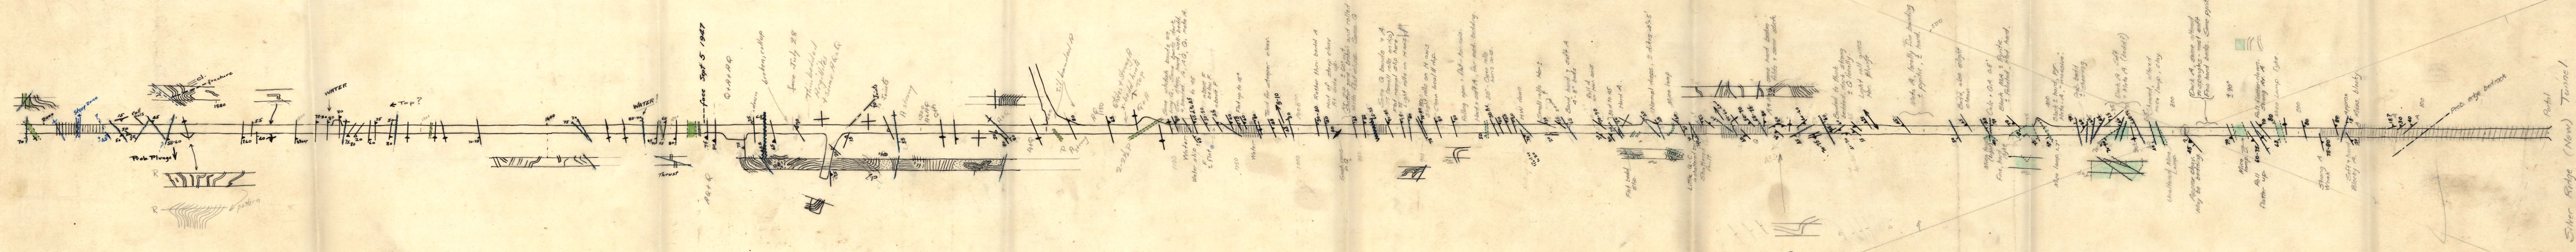

optical  
Kurokawa  
1" = 40'

3/11/48

SILVER RIDGE  
"Lockout" Crosscut  
1" = 40'  
82F/14W  
82F/NW-44  
PROPERTY FILE  
002099