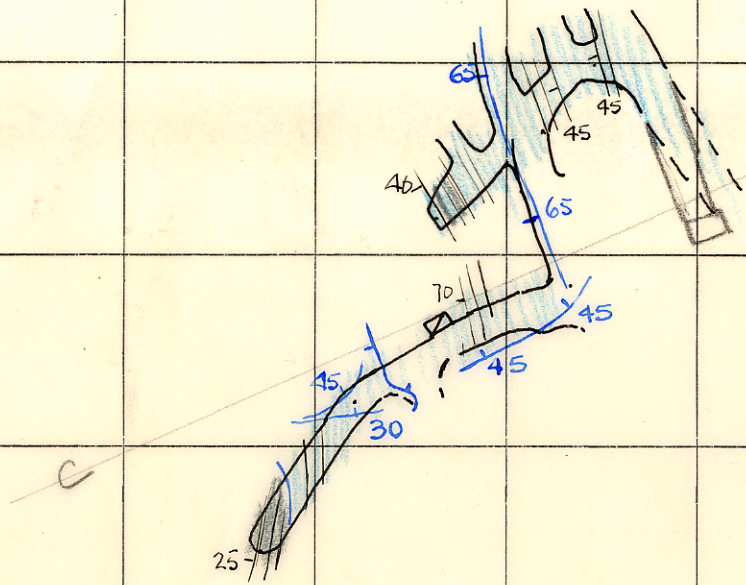

82F/10W

82F/NE-24

091770

PROPERTY FILE  
SILVER

HOARD

1 IN = 40 FT

114  
110  
105  
100  
95  
90  
85

48