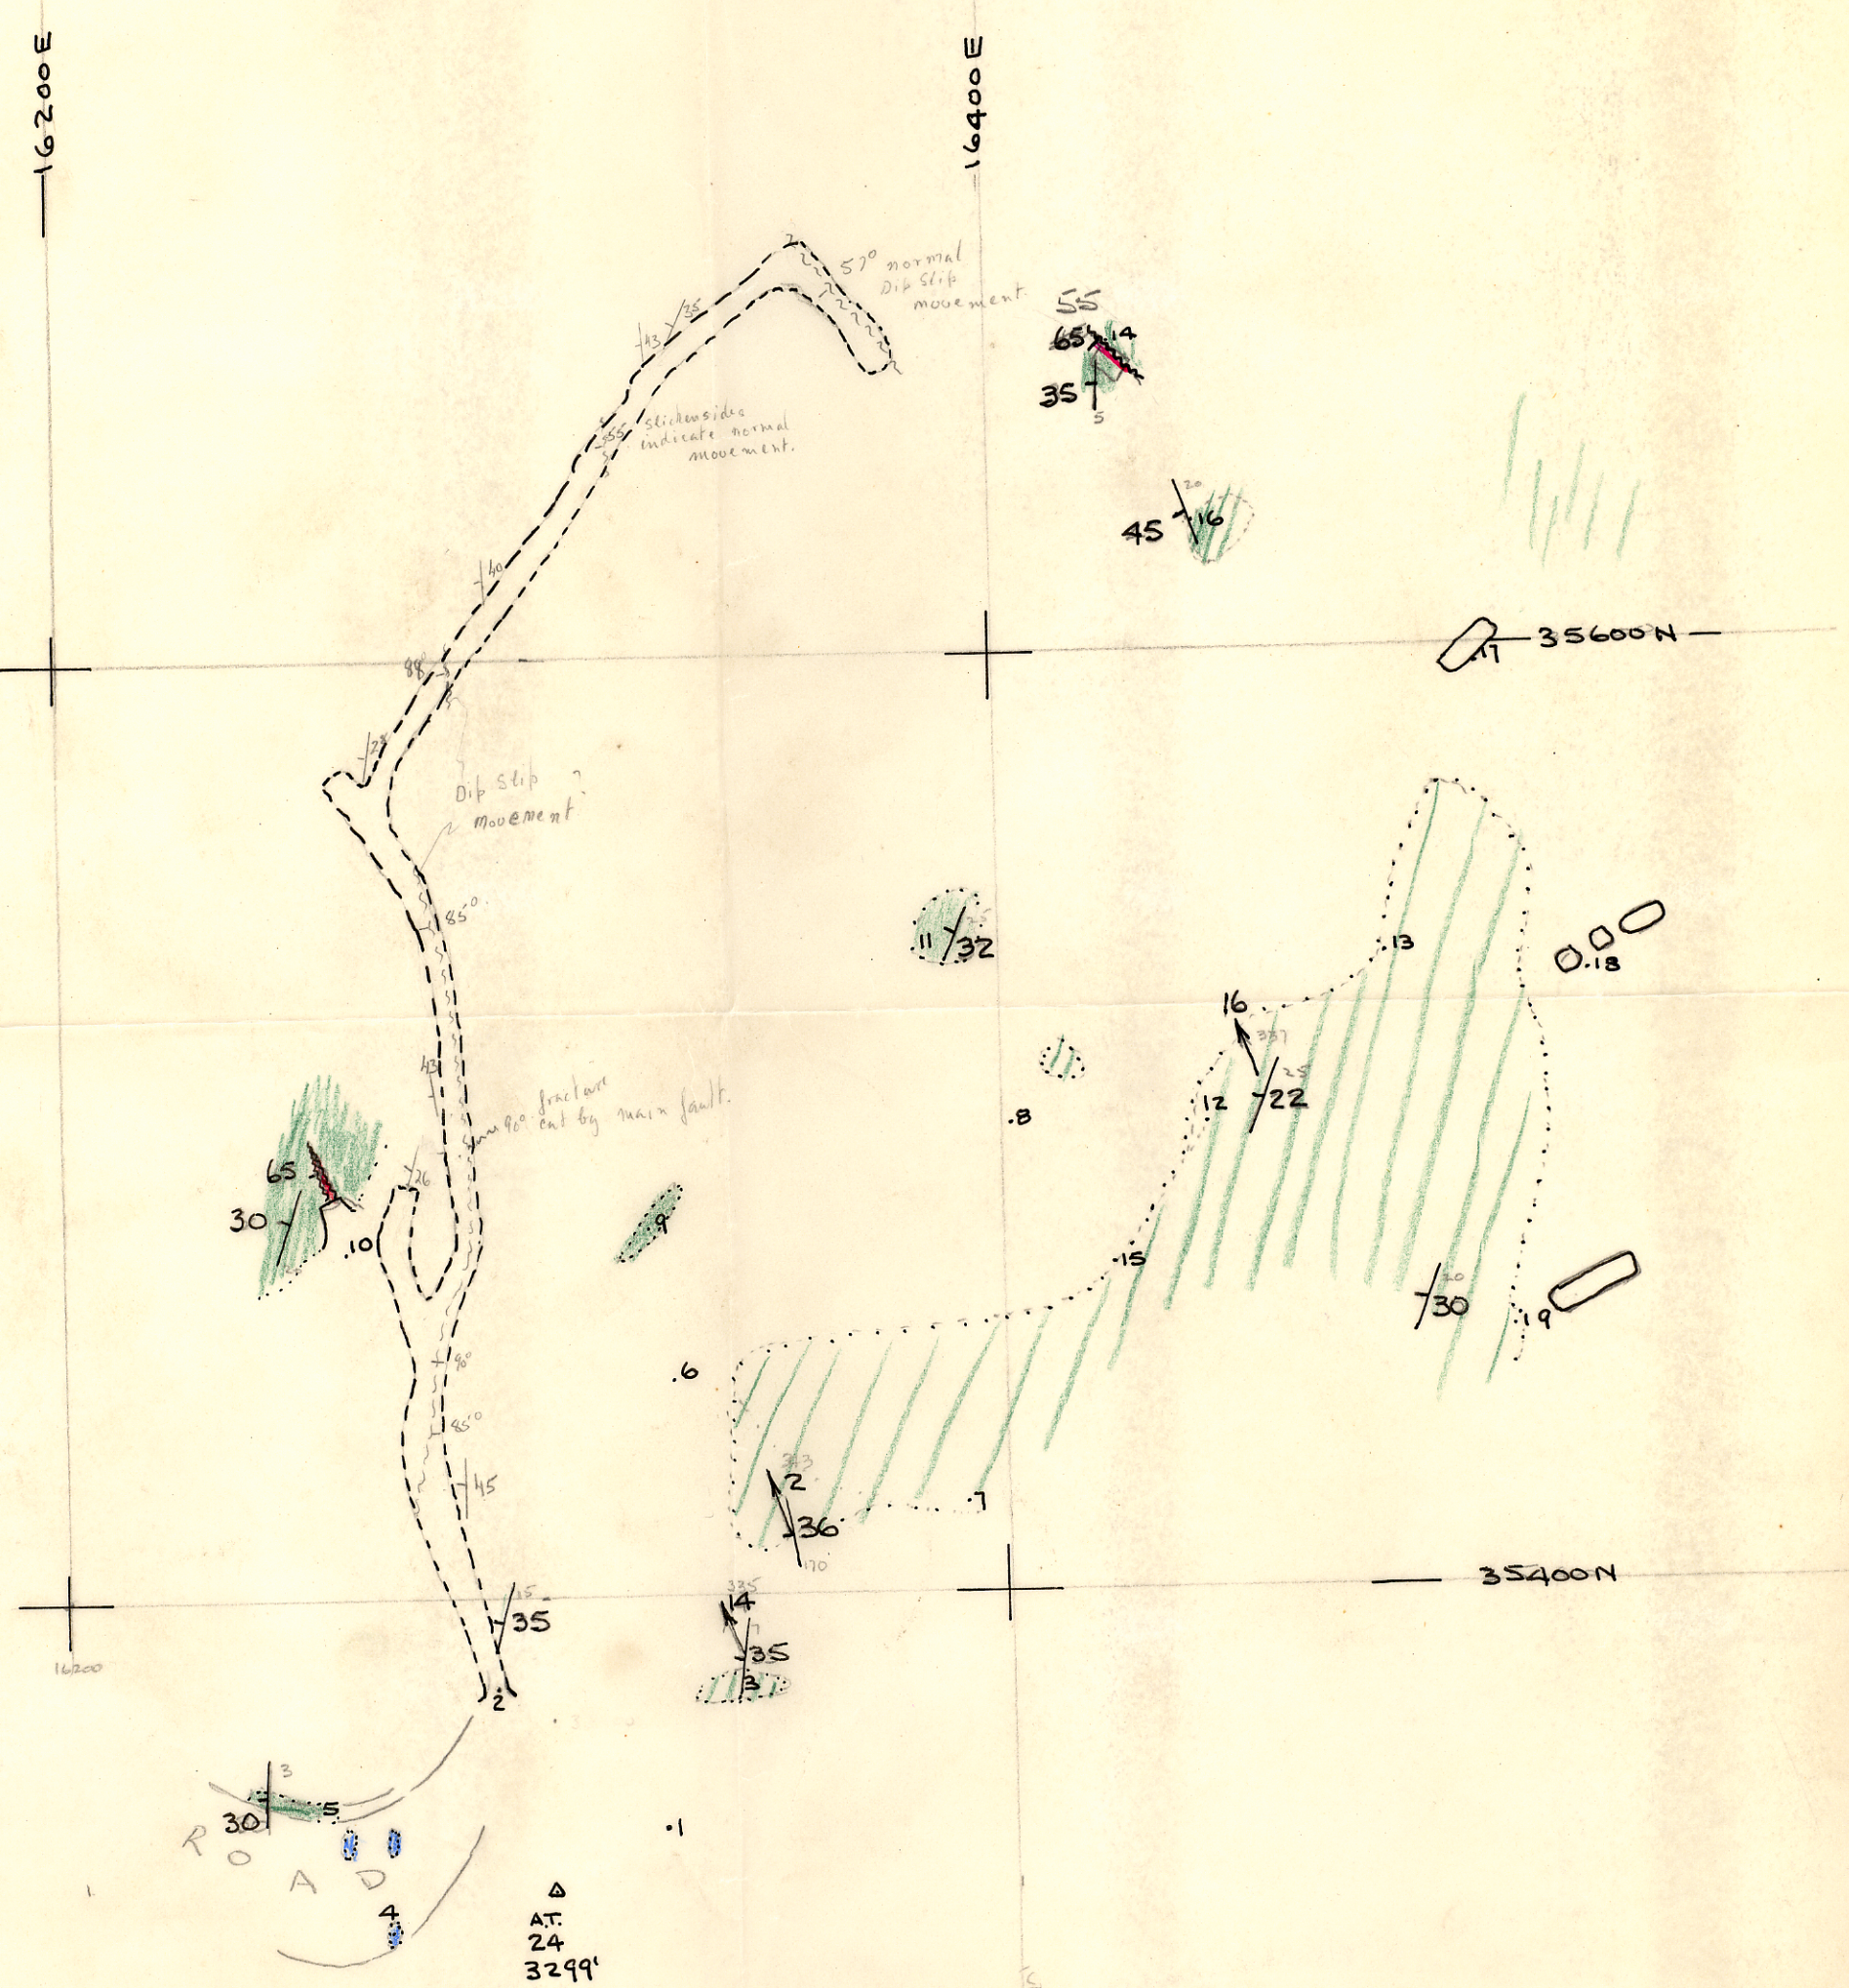

PROPERTY FILE

No 5 CLAIM

1" = 40 FT

82F/15W
82F/NE-23

001765