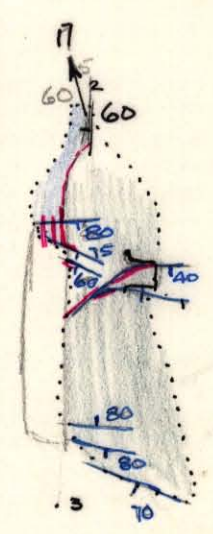

PROPERTY FILE

82F/15W
82F/NE-16

001739

KOOTENAY FLORENCE
AREA NEAR #1 LEVEL

28
27
20