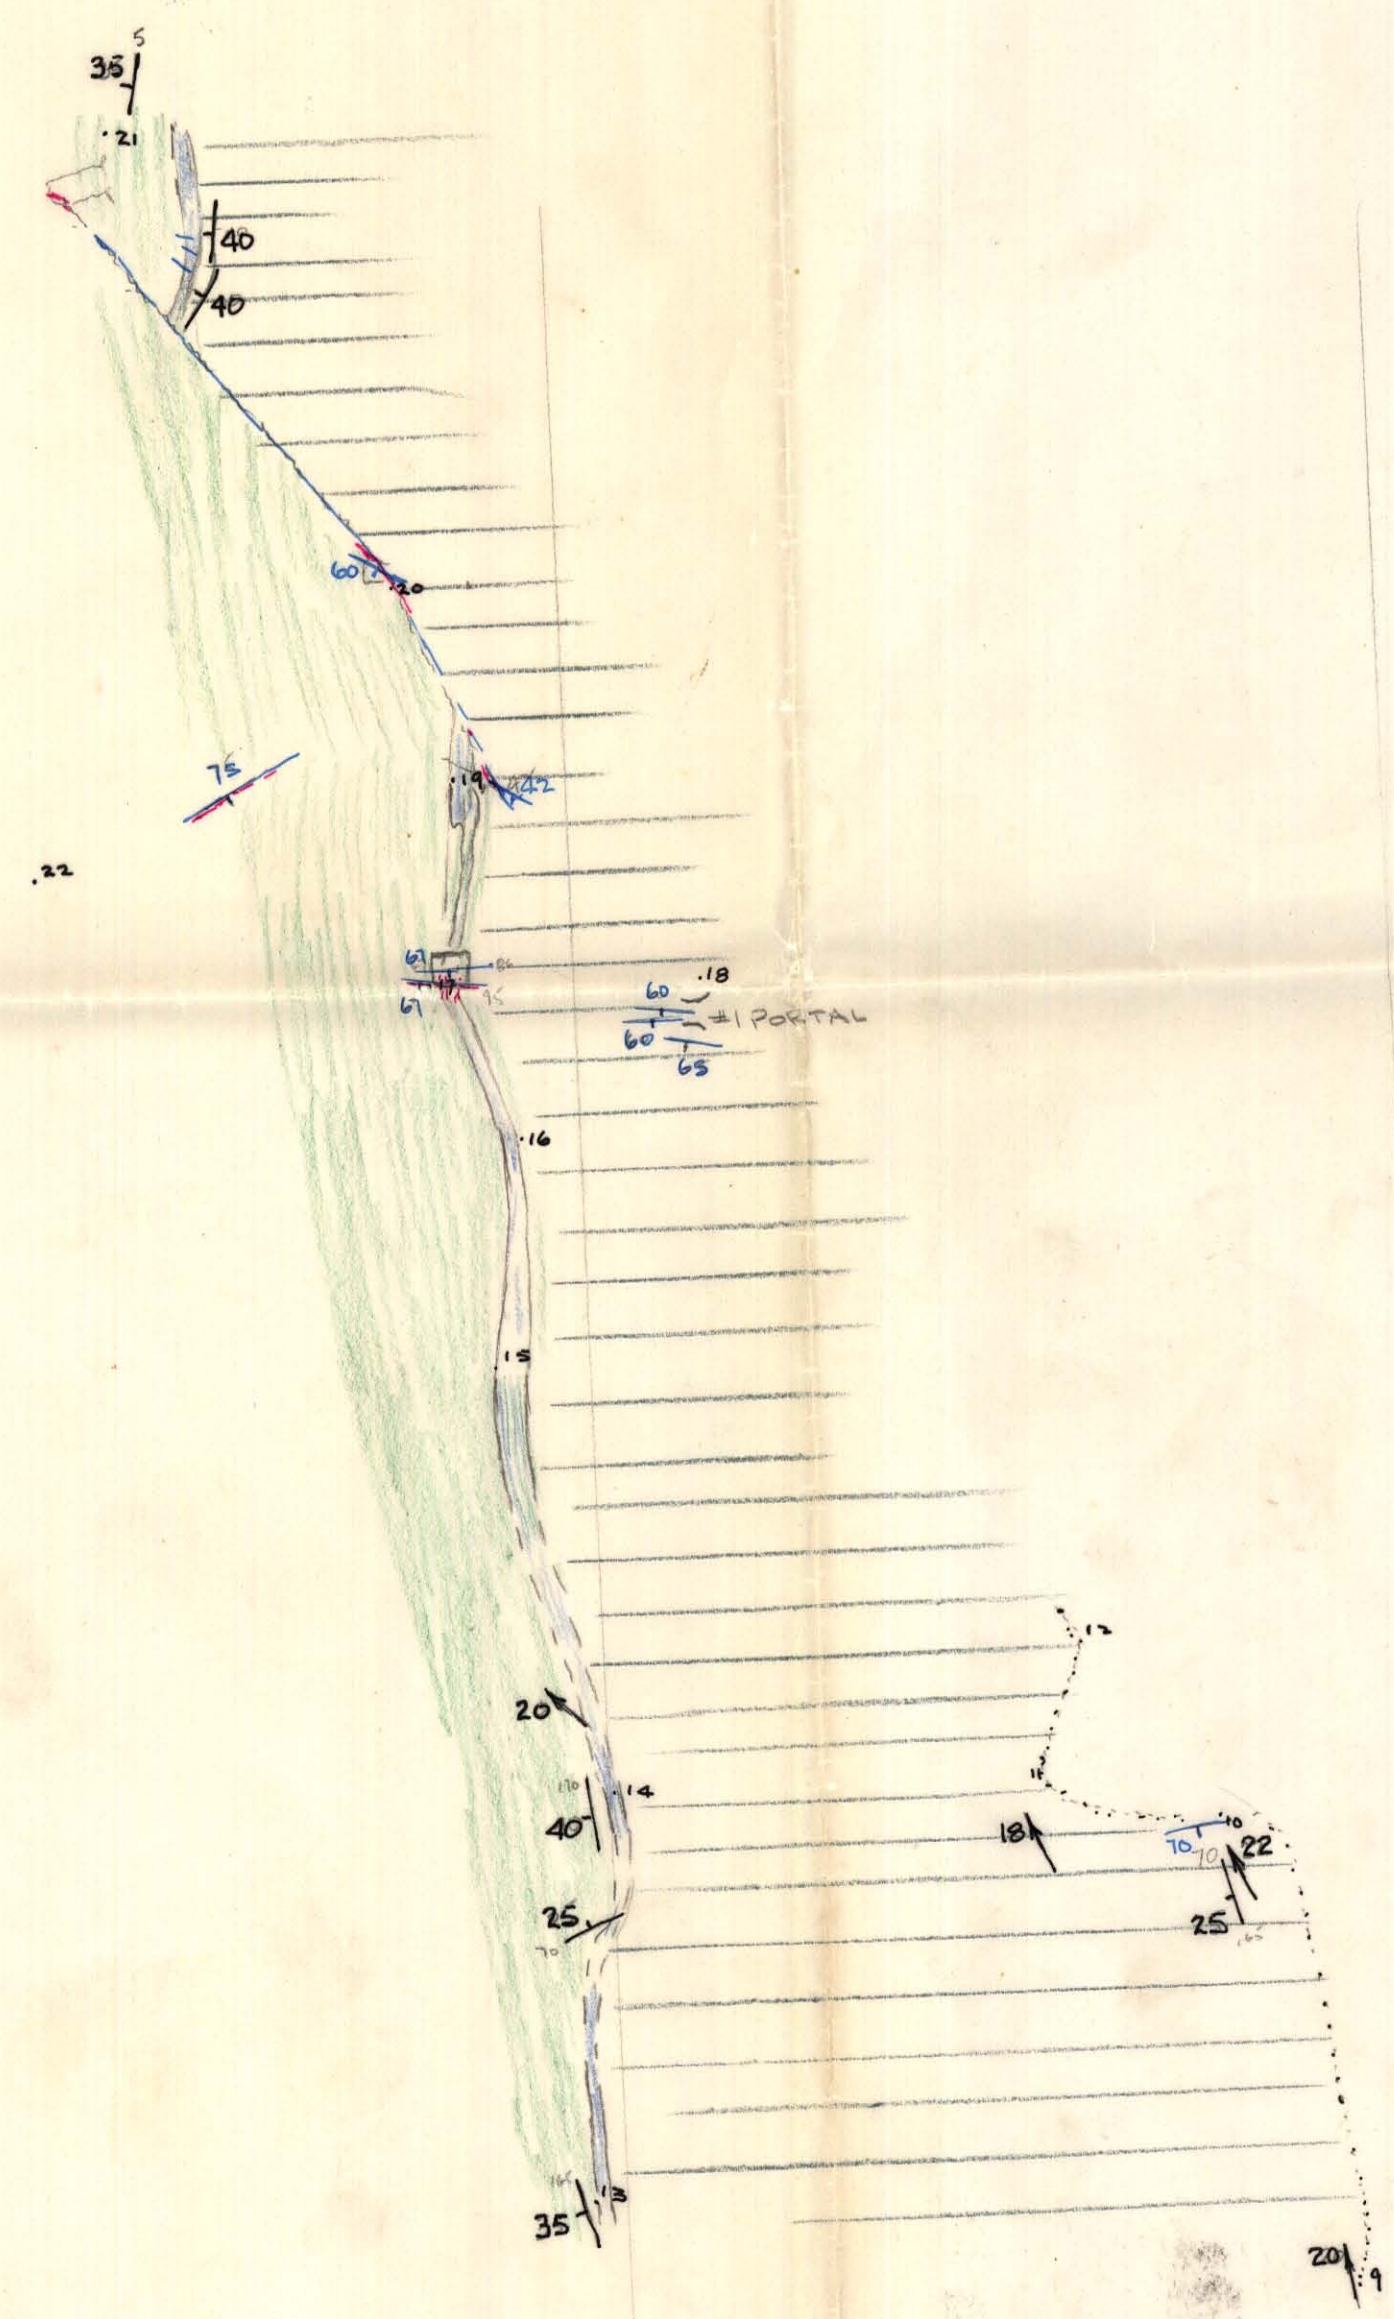

PROPERTY FILE

82F/15W
82F/NE-16

001739

KOOTENAY FLORENCE
AREA NEAR #1 LEVEL

28
27
20