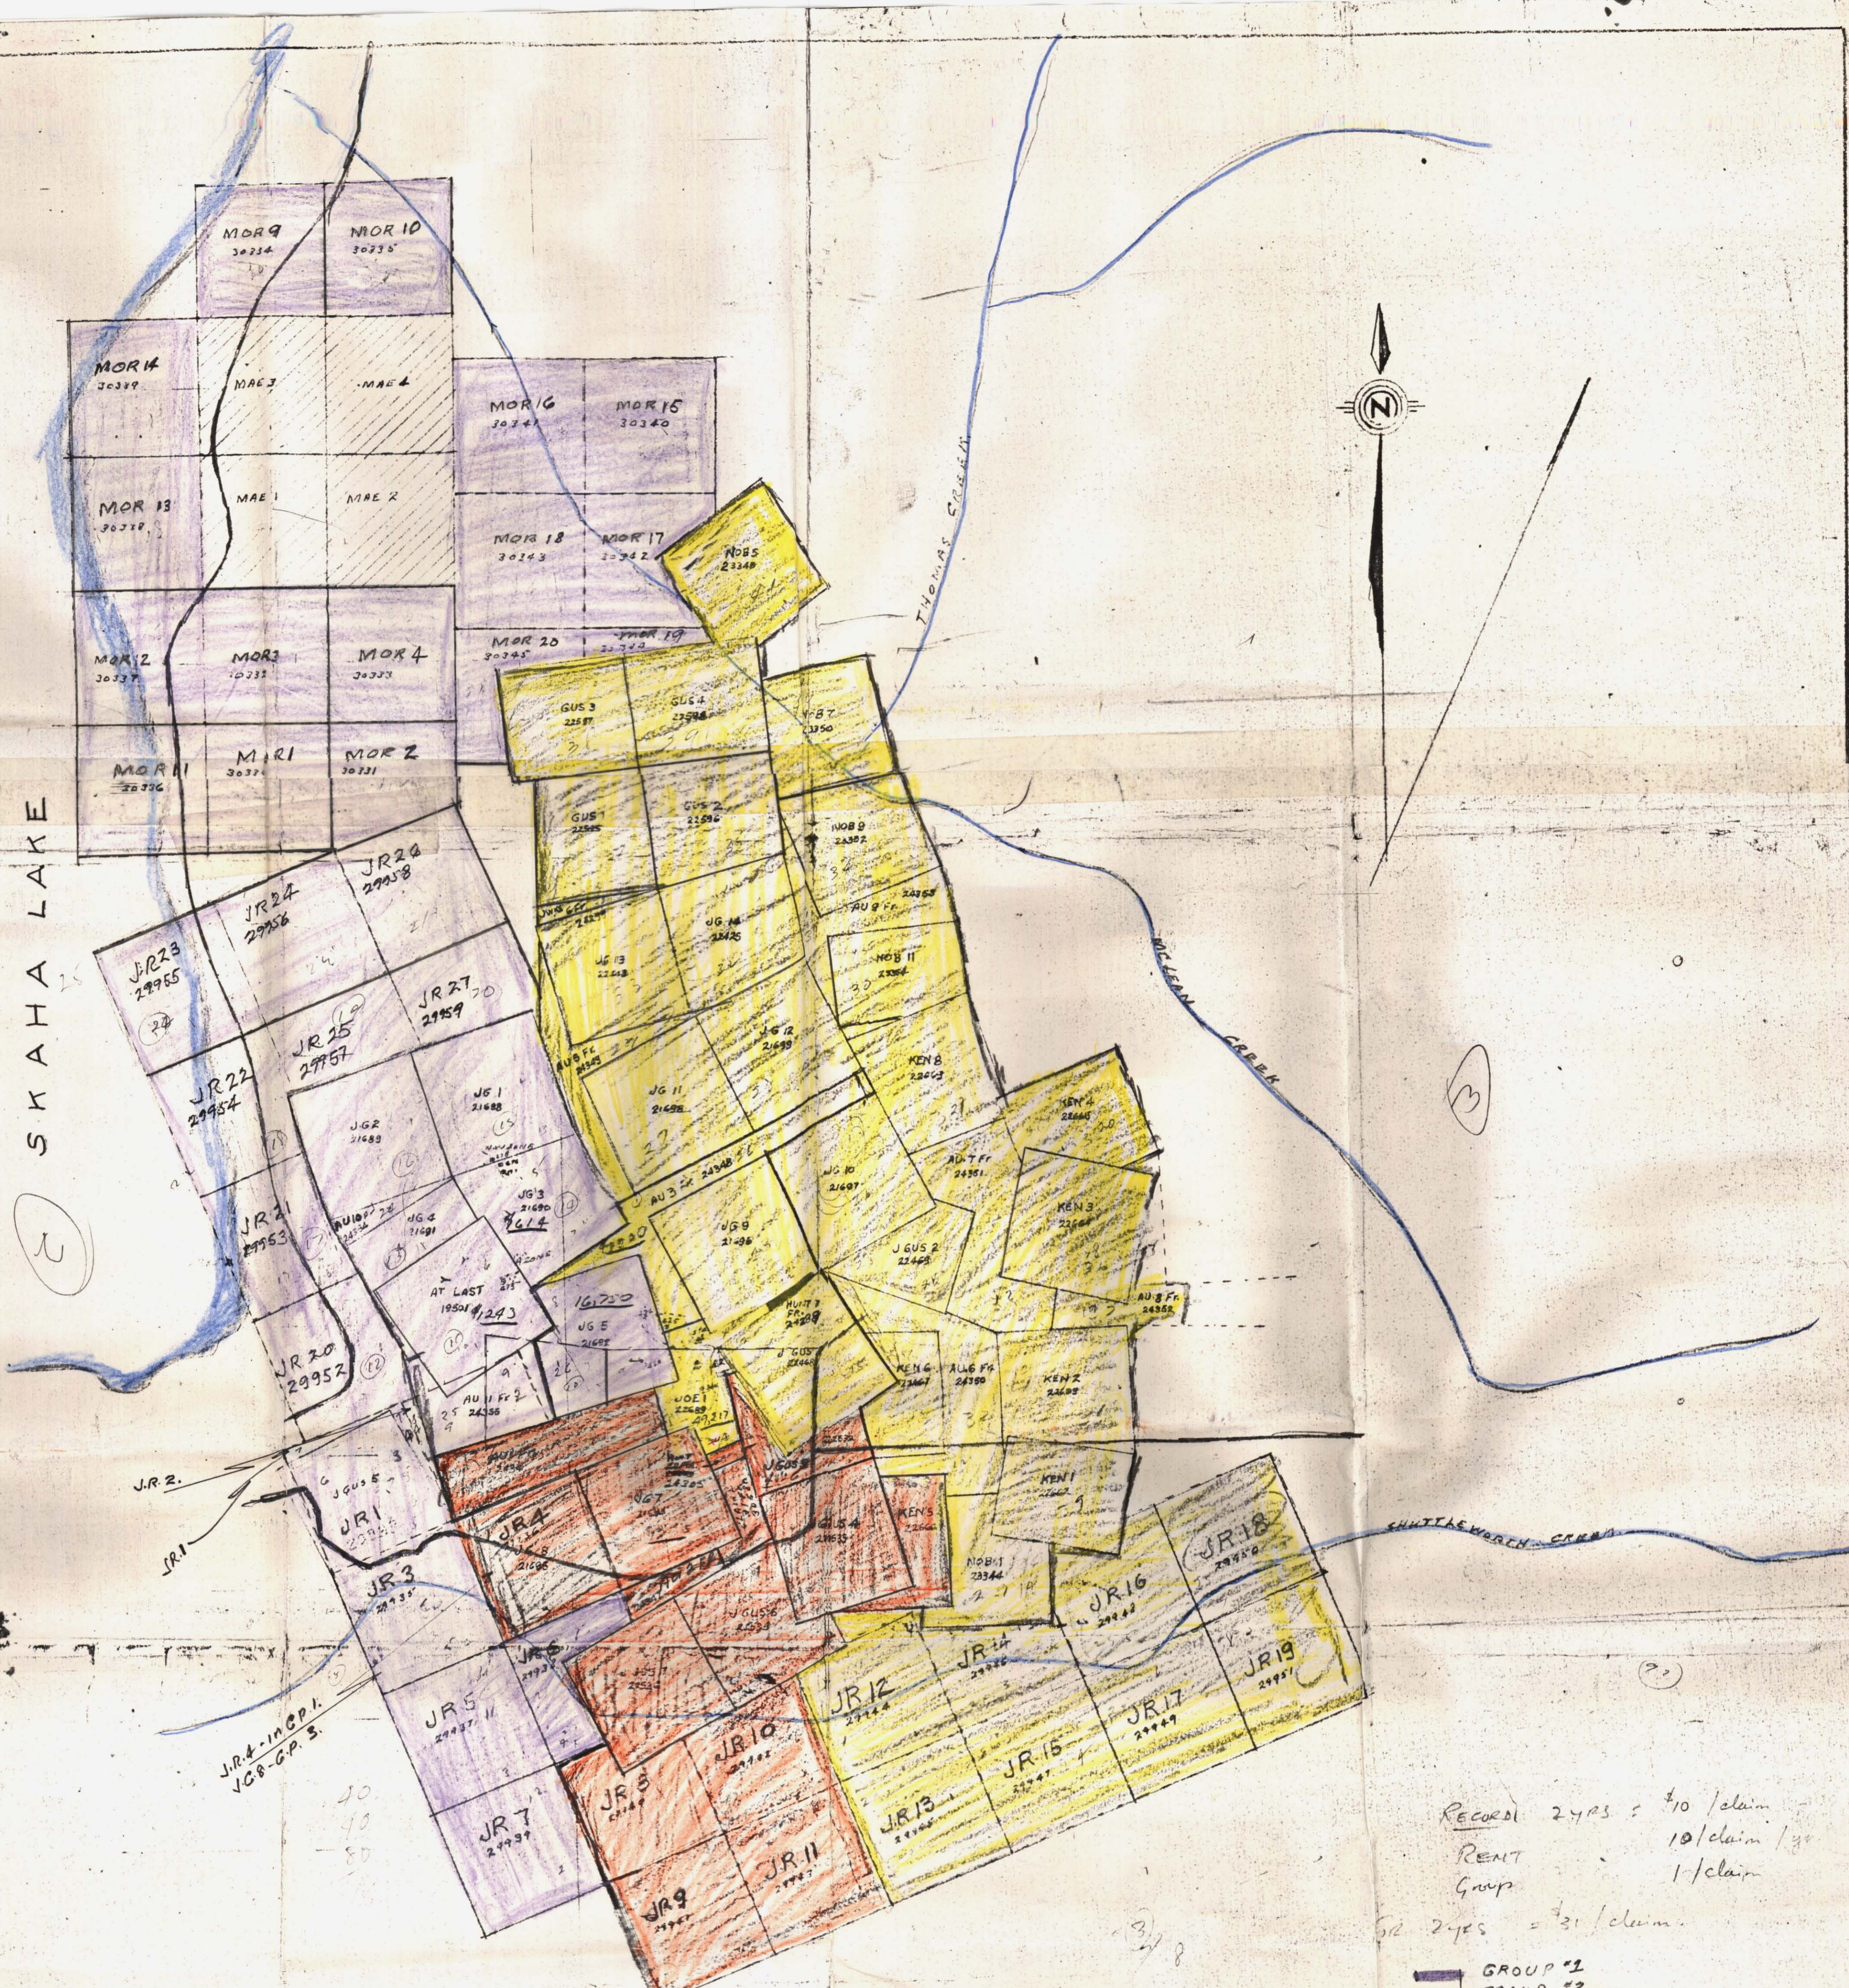

SKAHA LAKE

Record 2495 = 4/10 /claim  
 RENT 10/claim /yr  
 Group 1/claim

- GROUP #1
- GROUP #2
- GROUP #3
- PRODUCTION LEASE.
- Claim worked on, 1973 Expenditure #

DUSTY MAC MINES LTD.  
 CLAIM MAP  
 EAST OF OKANAGAN FALLS, BC  
 SCALE 1" = 1000 FT.

001584