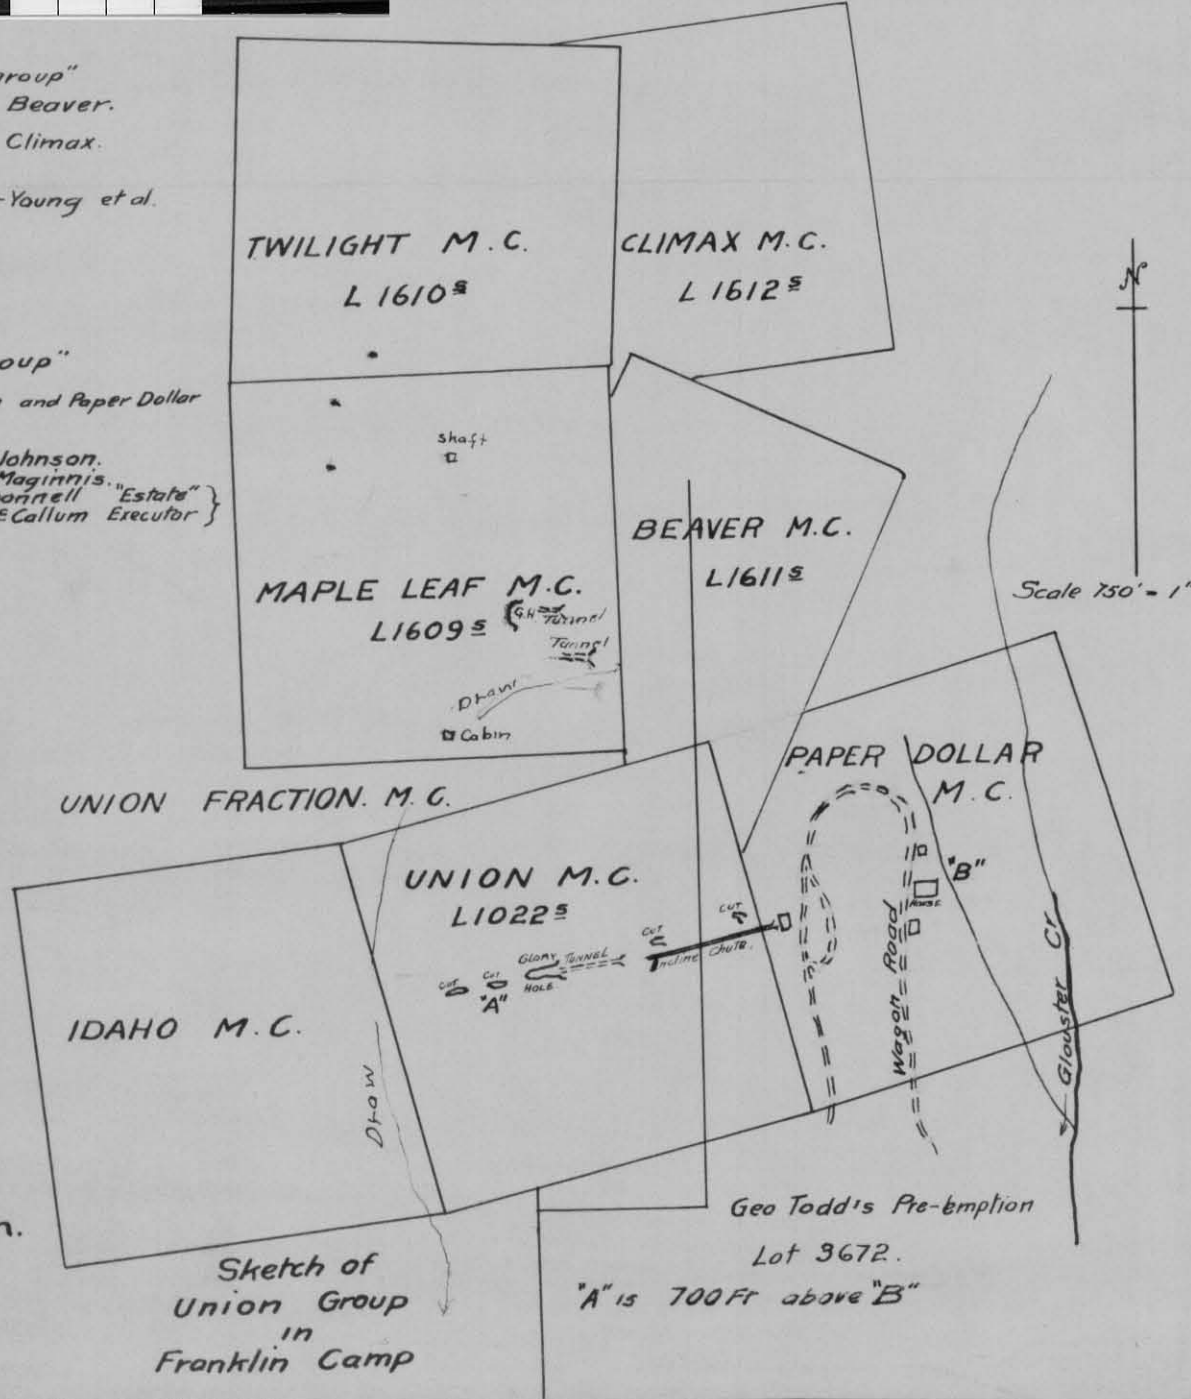

Sketch of workings on Union M.C. in Franklin Camp.

"Maple Leaf group"  
Maple Leaf. Beaver.  
Twilight and Climax.  
Owned by  
Fee Bros + Young et al.

"Union Group"  
Idaho, Union and Paper Dollar  
Owned by  
Lewis Johnson,  
Patrick Maginnis, "Estate"  
M. M<sup>s</sup> Donnell  
Donald M<sup>s</sup> Callum Executor }

Plan.

Sketch of Union Group in Franklin Camp

Geo Todd's Pre-emption Lot 3672.  
"A" is 700 Ft above "B"