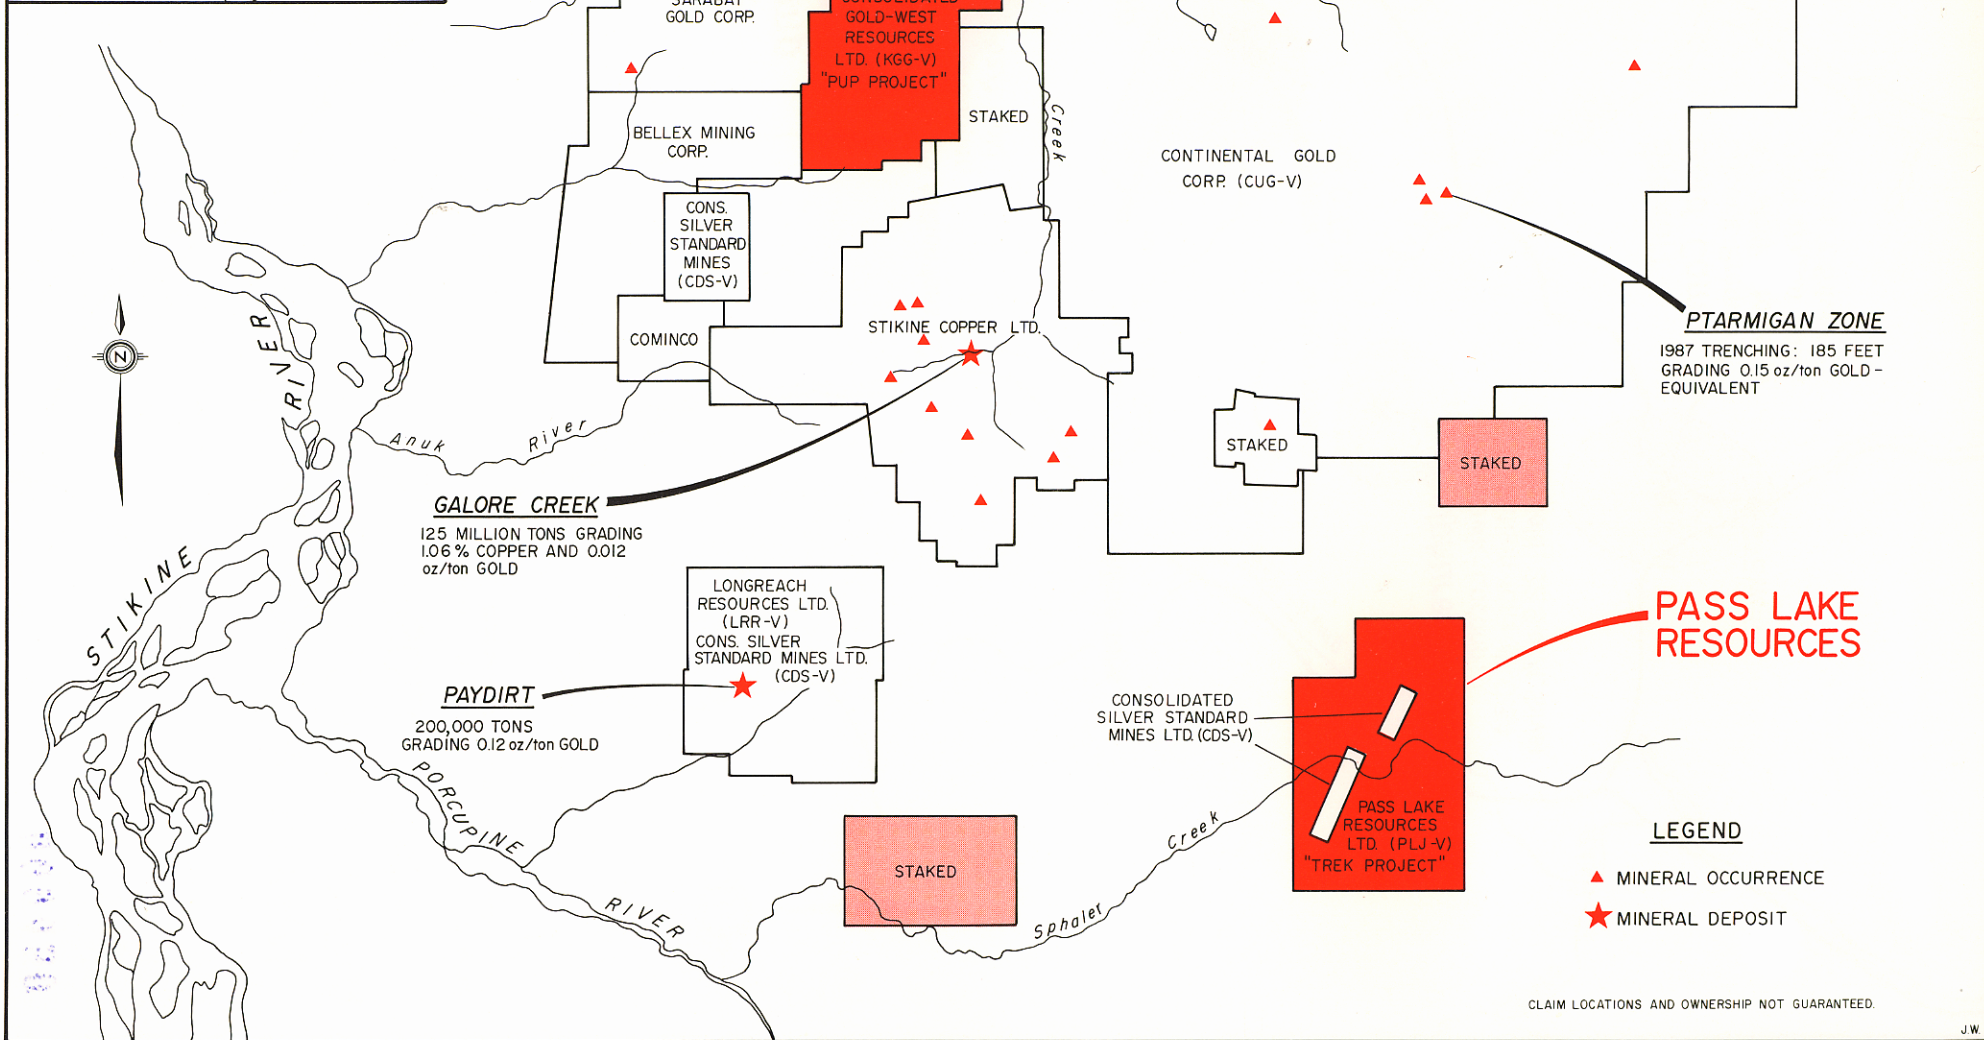

**Golden Bear**

★ North American Metals-Chevron  
1.3 Million tons @ 0.35 oz/t. Gold

**NORTHWESTERN  
BRITISH COLUMBIA  
GOLD CAMP**

Miles 0 5 10 20 30 Miles

**Galore  
Gold Camp**

★ Galore Creek - 125 Million tons  
@ 1.08 % Copper,  
0.012 oz/t. Gold

RIVER

ALASKA

RIVER

UNUK

Bell-Irving

River

NASS

RIVER

STEWART

# PROPERTY MAP GALORE CREEK GOLD CAMP

LIARD MINING DIVISION  
BRITISH COLUMBIA

JULY 1988

CLAIM LOCATIONS AND OWNERSHIP NOT GUARANTEED.