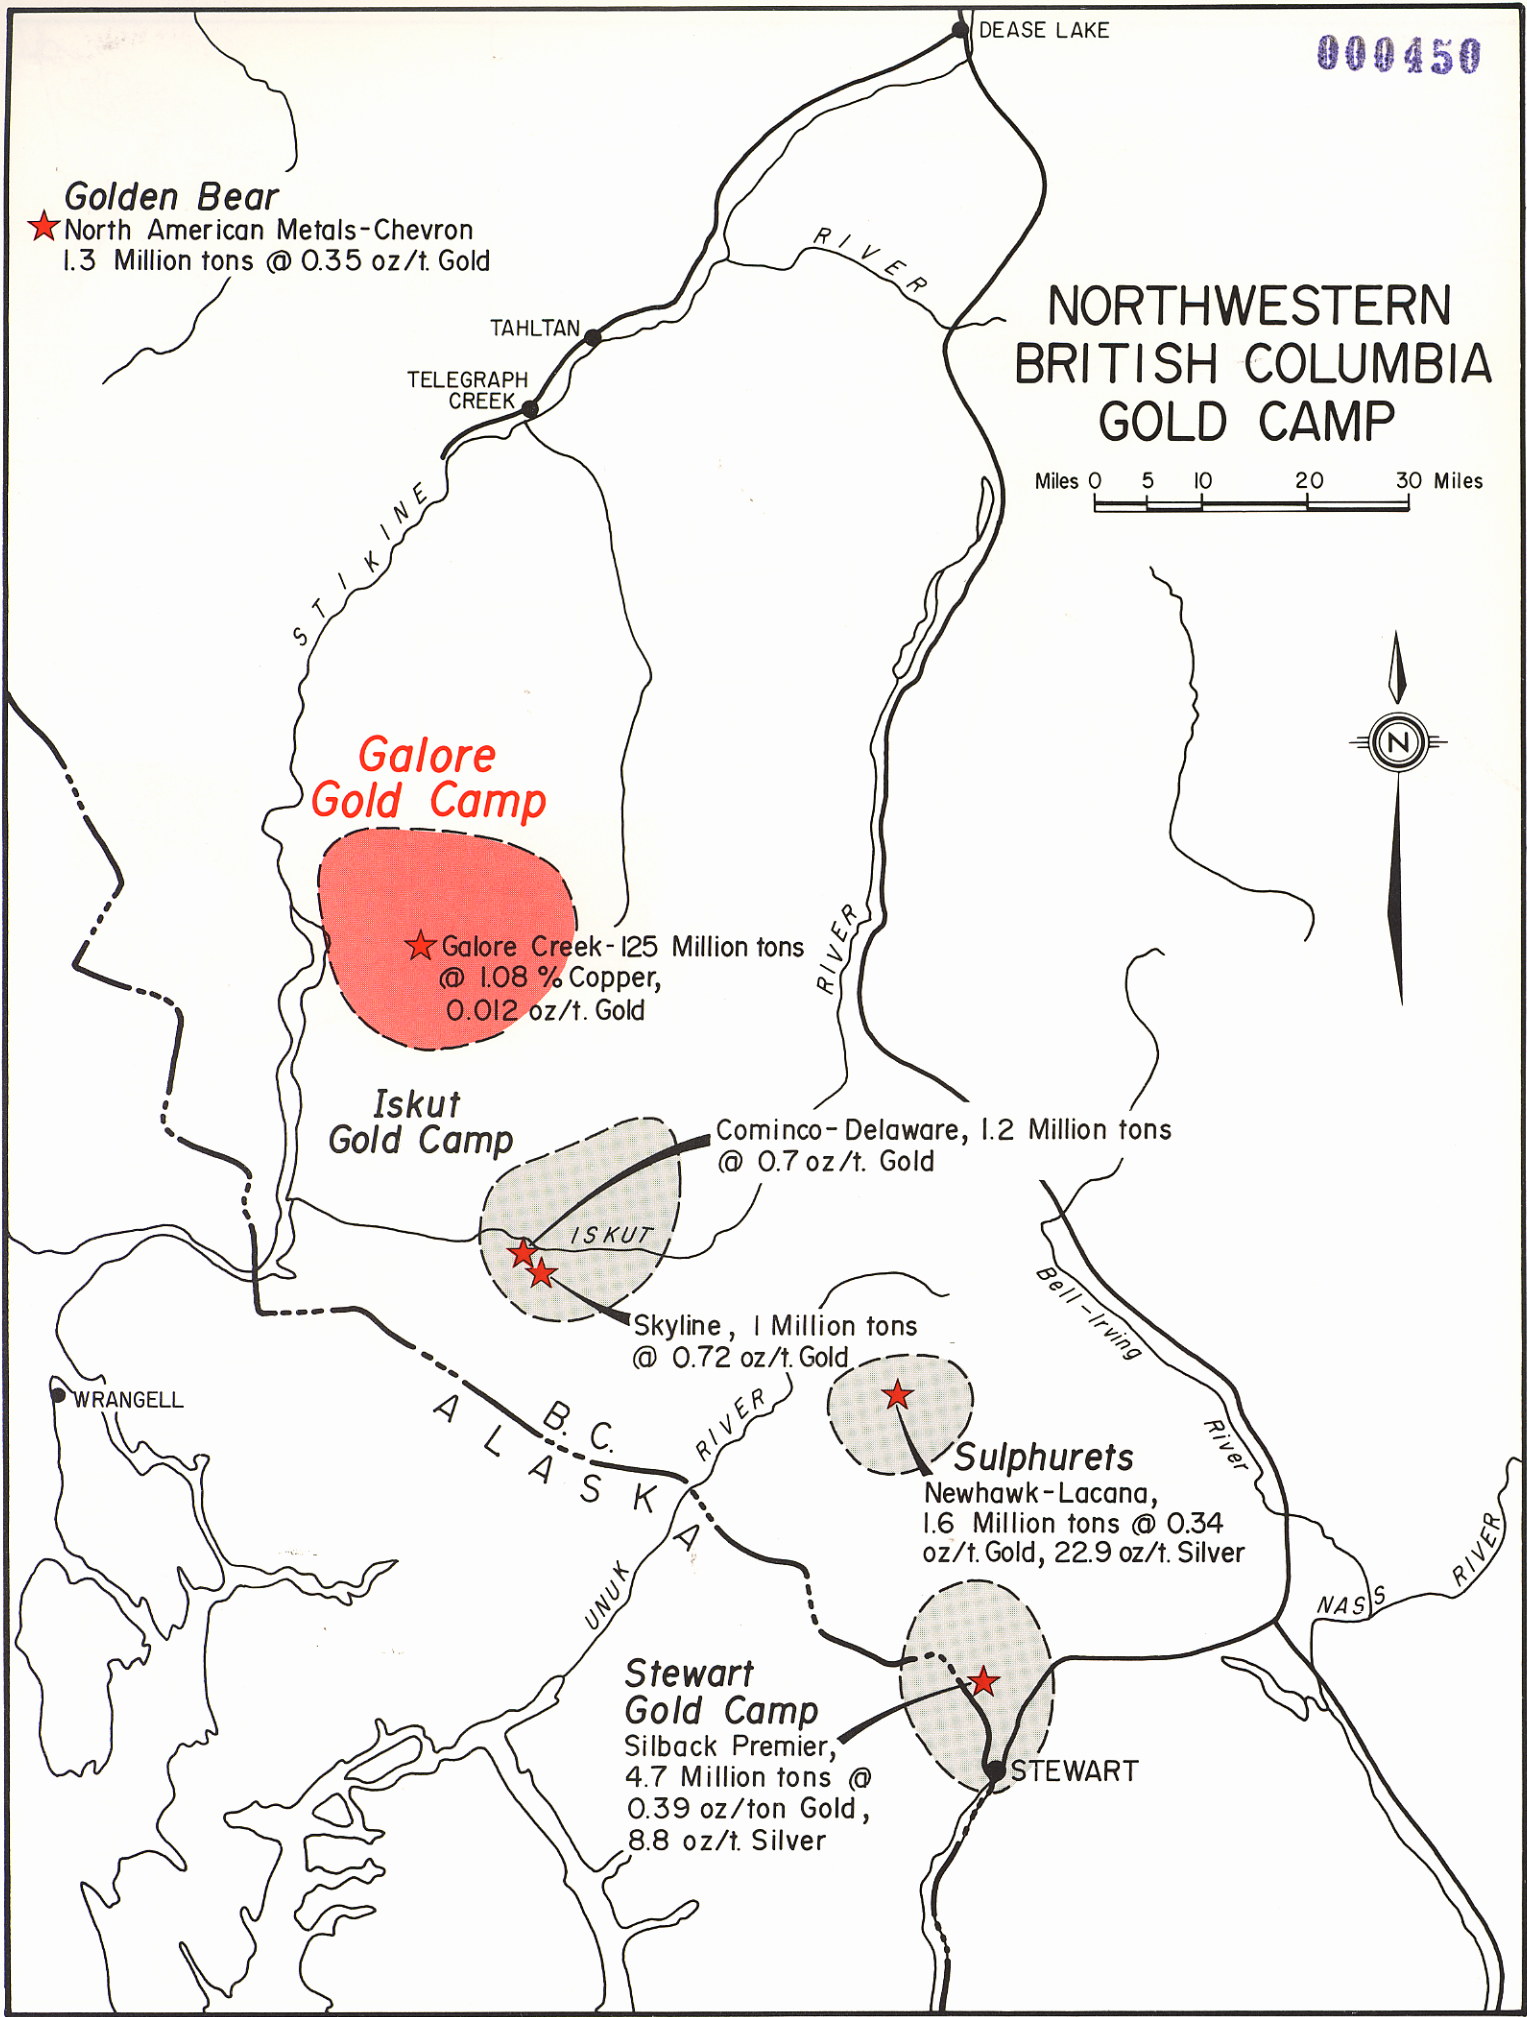

**Golden Bear**

★ North American Metals-Chevron  
1.3 Million tons @ 0.35 oz/t. Gold

**NORTHWESTERN  
BRITISH COLUMBIA  
GOLD CAMP**

Miles 0 5 10 20 30 Miles

**Galore  
Gold Camp**

★ Galore Creek - 125 Million tons  
@ 1.08 % Copper,  
0.012 oz/t. Gold

**Iskut  
Gold Camp**

Cominco-Delaware, 1.2 Million tons  
@ 0.7 oz/t. Gold

★ Skyline, 1 Million tons  
@ 0.72 oz/t. Gold

**Sulphurets**

Newhawk-Lacana,  
1.6 Million tons @ 0.34  
oz/t. Gold, 22.9 oz/t. Silver

**Stewart  
Gold Camp**

Silback Premier,  
4.7 Million tons @  
0.39 oz/ton Gold,  
8.8 oz/t. Silver

WRANGELL

DEASE LAKE

TAHLTAN

TELEGRAPH CREEK

STIKINE

RIVER

# PROPERTY MAP GALORE CREEK GOLD CAMP

LIARD MINING DIVISION  
BRITISH COLUMBIA

JULY 1988

CLAIM LOCATIONS AND OWNERSHIP NOT GUARANTEED.