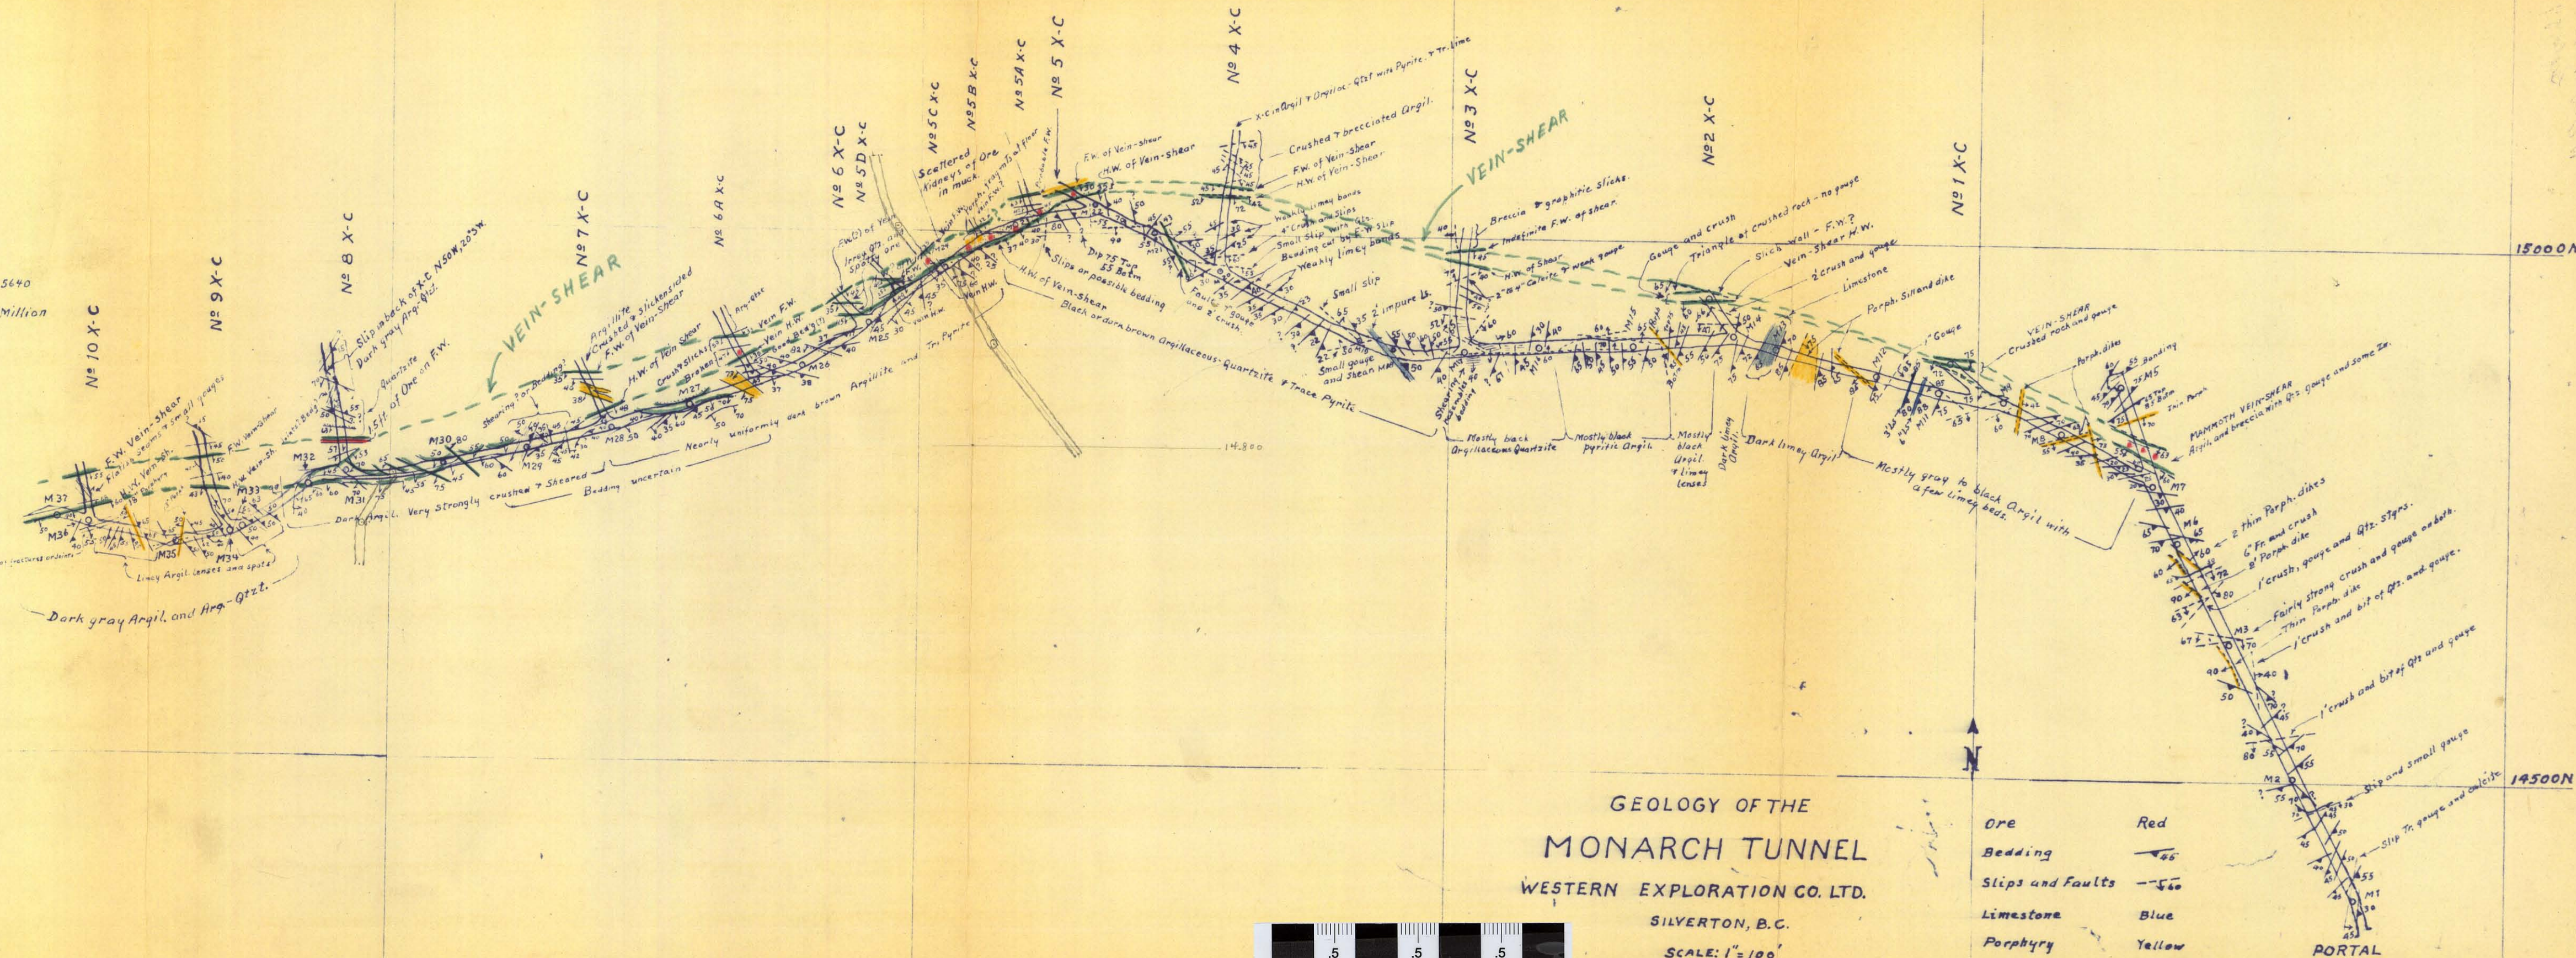

16000 E

17000 E

17500 E

18000 E

18500 E

19000 E

Surface - El. 5640
Twig Sample
Zinc - Parts per Million

GEOLOGY OF THE
MONARCH TUNNEL
WESTERN EXPLORATION CO. LTD.

SILVERTON, B.C.
SCALE: 1" = 100'

Up to Date Jan. 1 - 1954

Ore	Red
Bedding	45
Slips and Faults	560
Limestone	Blue
Porphyry	Yellow
Gouge	Green
Quartz	1000

PORTAL

000138