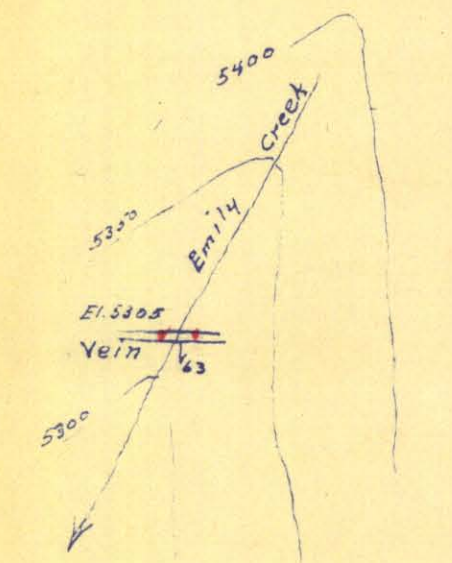

16000 E

17000 E

17500 E

18000 E

18500 E

19000 E

Surface - El. 5640
Twig Sample
Zinc - Parts per Million

GEOLOGY OF THE
MONARCH TUNNEL
WESTERN EXPLORATION CO. LTD.

SILVERTON, B.C.
SCALE: 1" = 100'

Up to Date Jan. 1 - 1954

Ore	Red
Bedding	45
Slips and Faults	560
Limestone	Blue
Porphyry	Yellow
Gouge	Green
Quartz	1000

PORTAL

000138